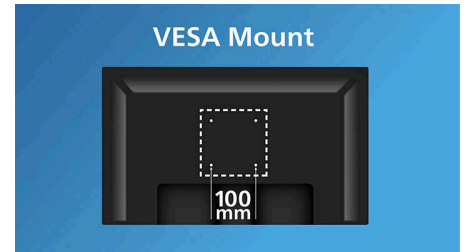

Monitor

4K UHD monitor

27E1N1800AE/01

Highlights

Built-in stereo speakers

A pair of high-quality stereo speakers built into a display device. They may be visible front firing, or invisible down firing, top firing, rear firing etc. depending on model and design.

Height-adjustable Ergo Base

The height-adjustable Ergo Base is a 'people-friendly' Philips monitor base that not only tilts, but is also height adjustable, so that each user

can adjust the monitor to their personal preference for maximum viewing comfort and efficiency.

VESA mount for convenience

VESA mount for convenience

Monitor

4K UHD monitor

27E1N1800AE/01

Specifications

Picture/Display

Panel Size: 27 inch/68.6 cm
Aspect ratio: 16:9
LCD panel type: IPS technology
Backlight type: W-LED system
Pixel pitch: 0.1554 x 0.1554 mm
Brightness: 350 cd/m²
Display colours: 1.07 B (8 bit + Hi-FRC)
Contrast ratio (typical): 1000:1
SmartContrast: Mega Infinity DCR
Response time (typical): 4 ms (Grey to Grey)*
Viewing angle: 178° (H)/178° (V), @ C/R > 10
Picture enhancement: SmartImage
Maximum resolution: 3840 x 2160 @ 60 Hz*
Effective viewing area: 597.888 (H) x 336.312 (V)
Scanning Frequency: 30–140 kHz (H)/40–60 Hz (V)
sRGB
Delta E: < 2 (sRGB)
Flicker-free
Pixel Density: 163.18 PPI
LowBlue Mode
Display Screen Coating: Anti-Glare, 3H, Haze 25%
SmartUniformity: 93%–105%
EasyRead
HDR: HDR 10 supported