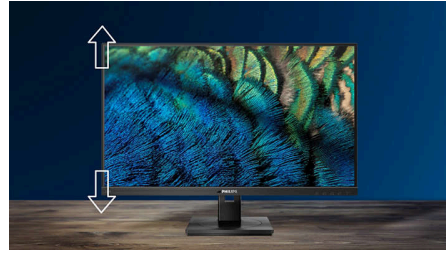

Monitor

4K UHD monitor

27E1N1800AE/01

Highlights

Built-in stereo speakers

A pair of high-quality stereo speakers built into a display device. They may be visible front firing, or invisible down firing, top firing, rear firing etc. depending on model and design.

Height-adjustable Ergo Base

The height-adjustable Ergo Base is a 'people-friendly' Philips monitor base that not only tilts, but is also height adjustable, so that each user

can adjust the monitor to their personal preference for maximum viewing comfort and efficiency.

VESA mount for convenience

VESA mount for convenience

Monitor

4K UHD monitor

27E1N1800AE/01

Specifications

Picture/Display

Panel Size: 27 inch/68.6 cm
Aspect ratio: 16:9
LCD panel type: IPS technology
Backlight type: W-LED system
Pixel pitch: 0.1554 x 0.1554 mm
Brightness: 350 cd/m²
Display colours: 1.07 B (8 bit + Hi-FRC)
Contrast ratio (typical): 1000:1
SmartContrast: Mega Infinity DCR
Response time (typical): 4 ms (Grey to Grey)*
Viewing angle: 178° (H)/178° (V), @ C/R > 10
Picture enhancement: SmartImage
Maximum resolution: 3840 x 2160 @ 60 Hz*
Effective viewing area: 597.888 (H) x 336.312 (V)
Scanning Frequency: 30–140 kHz (H)/40–60 Hz (V)
sRGB
Delta E: < 2 (sRGB)
Flicker-free
Pixel Density: 163.18 PPI
LowBlue Mode
Display Screen Coating: Anti-Glare, 3H, Haze 25%
SmartUniformity: 93%–105%
EasyRead
HDR: HDR 10 supported