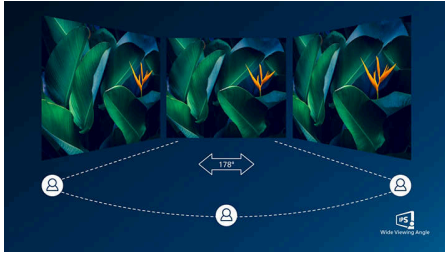

Superb Picture Quality

- IPS LED wide view technology for image and colour accuracy
- UltraClear 4K UHD (3840 x 2160) resolution for precision
- Effortlessly smooth action with Adaptive-Sync technology
- High Dynamic Range (HDR) for more lifelike colourful visuals

Monitor

4K UHD monitor

27E1N1800AE/01

Highlights

IPS technology

IPS displays use an advanced technology that gives you extra-wide viewing angles of 178/178 degrees, making it possible to view the display from almost any angle. Unlike standard TN panels, IPS displays give you remarkably crisp images with vivid colours, making them ideal not only for Photos, movies and web browsing, but also for professional applications that demand colour accuracy and consistent brightness at all times.