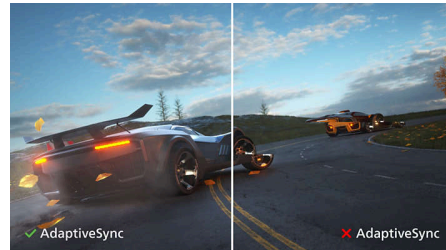

Adaptive-Sync technology

Gaming shouldn't be a choice between choppy gameplay or broken frames. Get fluid, artefact-free performance at virtually any frame rate with Adaptive-Sync technology, smooth quick refresh and ultra-fast response time.