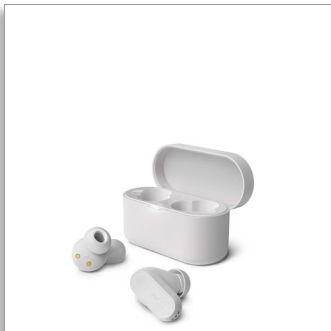

Philips 3000 series
True wireless headphones

Noise Canceling Pro

Natural sound. Dynamic Bass
Pocket-sized charging case
Up to 24 hours play time

TAT3509WT

Immerse on the go

Always be in the perfect place to listen with the noise-canceling true wireless earbuds that react to your environment in real time. Music to videos to calls, they sound great with deep bass even if you're listening at low volume.