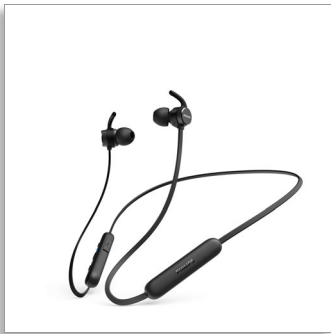

Philips  
In-ear wireless headphones  
with mic

8mm drivers/closed-back  
Comfort fit  
IPX4 splash/sweat resistant  
Great passive noise isolation

TAE1205BK

## Tangle-free tunes

Keep your music close. These splash- and sweat-resistant wireless headphones give you great sound, a comfortable in-ear fit, and up to 7 hours play time. When you need more, a quick 15-minute charge keeps the music playing another 1 hour.

### Easy comfort. Secure fit.

- 3 interchangeable rubber earbud covers
- Oval acoustic tube fits comfortably in your ear canal
- Secure, flexible, comfortable
- Wing tips for a secure fit. Better passive noise isolation