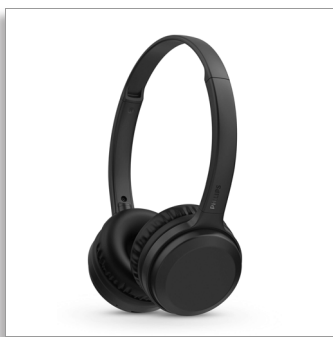

Philips
Wireless headphones

30mm drivers/closed-back

Bluetooth®
Lightweight headband
Flat folding

TAH1108BK

Keep the music close

Do what you do listening to the sounds you love. These wireless on-ear headphones give you 15 hours of play time and crisp sound. Buttons on the ear cups make it easy to control music and calls and the ear cups fold flat for easy storage.

Get your sounds on. 15 hours play time

- Powerful 30 mm neodymium drivers
- Crisp, clear sound
- Great sound isolation from the closed-back design
- 15 hours play time and fast charging

Lightweight and comfortable

- Adjustable headband and built-in mic for hands-free calls
- Cushioned ear cups. Angle for maximum comfort
- Ear-cup controls for music, calls, and volume
- Easy to wear. Easy to use

Ready to go

- Charge for 15 minutes, get an extra 3 hours play time
- Flat-fold design for easy storage

Crisp, clear sound

Powerful 30 mm neodymium acoustic drivers give you crisp sound, while the closed-back

design ensures great sound isolation. Enjoy every minute of your tunes without others hearing what you're listening to.