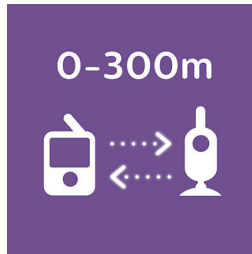

300m Range

Indoor range up to 50 metres*, Outdoor range up to 300 metres*