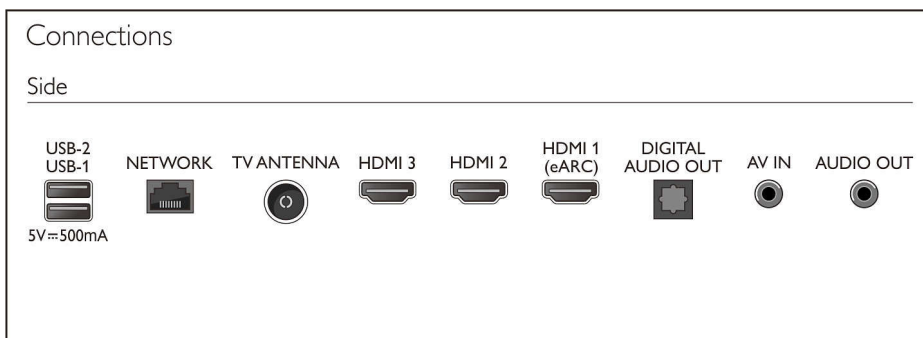

User Interaction

- Remote Control: Voice*
- Signal strength indication

Sound

- Output power (RMS): 24W
- Speaker configuration: 12Wx2 speaker
- Sound Enhancement: Clear Sound

Connectivity

- Number of HDMI connections: 3
- Number of USBs: 2
- Wireless connection: Bluetooth 5.1, Wi-Fi 802.11ac 2x2 Dual band
- Other connections: Antenna IEC75, Ethernet-LAN RJ-45, Digital audio out (optical), AV+R/L audio input (Mini), Audio Out (3.5mm)
- HDCP 2.2
- HDMI eARC: Yes on HDMI1

Supported HDMI video features

- HDR: Dolby Vision, HDR10, HLG

Power

- Mains power: AC 100 -240 V 50/60Hz
- Ambient temperature: 5 °C to 35 °C
- Standby power consumption: <0.5W
- Power Saving Features: Auto switch-off timer, Picture mute (for radio), Eco mode

Accessories

- Included accessories: 2 x AAA Batteries, Power cord, Quick start guide, Legal and safety brochure, Table top stand, Remote Control, User Manual

Dimensions

- Set Width: 1226 mm
- Set Height: 720 mm
- Set Depth: 94 mm
- Product weight: 12.5 kg
- Set width (with stand): 1226 mm
- Set height (with stand): 758 mm
- Set depth (with stand): 270 mm
- Product weight (+stand): 13 kg
- Box width: 1340 mm
- Box height: 812 mm
- Box depth: 134 mm
- Weight incl. Packaging: 16 kg
- Wall mount dimensions: 300 x 300 mm

55PQT8169/56

Issue date 2024-07-13

Version: 4.4.1

EAN: 87 18863 04351 6

© 2024 Koninklijke Philips N.V.
All Rights reserved.

Specifications are subject to change without notice.
Trademarks are the property of Koninklijke Philips N.V.
or their respective owners.

www.philips.com

- EPG and actual visibility (up to 8 days) is country and operator dependent.
- Philips TV does not guarantee 100% interoperability with all HDMI CEC devices
- Its functionality is subject to ChromeCast built-in apps and smart devices. For more details, please visit ChromeCast built-in product pages.
- Image depicted on the website are non-contractual pictures. Please always refer to the actual TV that are sold in the retail or stores.
- Amazon Prime is available in selected languages and countries.
- Disney+ subscription required. Subject to terms at <https://www.disneyplus.com> (c) 2020 Disney and its related entities. Disney+ is available in selected languages and countries.
- Netflix subscription required. Subject to terms at <https://www.netflix.com>
- Google TV is the name of this device's software experience and a trademark of Google LLC.
- Google TV is the name of this device's software experience and a trademark of Google LLC. YouTube, Ok Google and other marks are trademarks of Google LLC.
- Smart TV app offerings vary per TV model and country. For more details please visit: www.philips.com/smarttv.
- Due to the transmission limitations of Bluetooth wireless technology, a slight sound delay might occur when you hear audio from your bluetooth headphone or bluetooth speakers. When this occurs, you might see the character moving his or her mouth but there is a slight delay in spoken dialog accompany
- Philips TV Remote app and related functionalities vary per TV model, operator, and country, as well as smart device model and OS. For more details please visit: www.philips.com/TVRemoteapp.
- Google Assistant is available on Philips Android TVs running on Android O (8) or higher OS version. Google Assistant is available in selected languages and countries.
- Memory size (Flash) : 32GB, the actual available disc space may differ (dependent on e.g. (pre-)installed apps, installed operating system, etc.)
- Images are for illustrative purpose