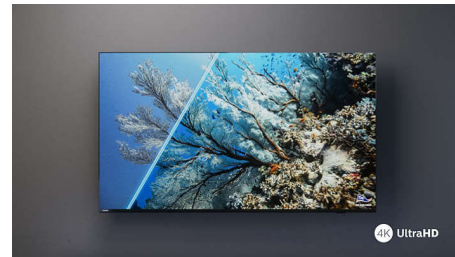

Ultra-sharp picture

No matter what you watch, this 4K LED TV gives you a bright, ultra-sharp picture with vivid colors. Plus, the TV is compatible with all major HDR formats so you'll see more detail, even in dark and bright areas when you're streaming HDR content.