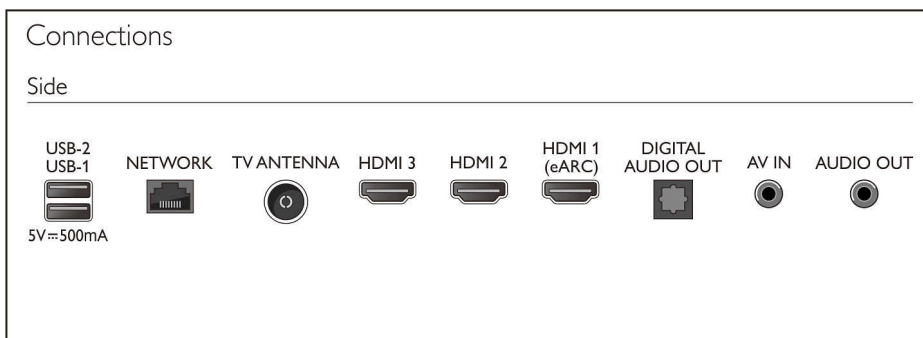

User Interaction

- Remote Control: Voice*

Sound

- Output power (RMS): 24W
- Speaker configuration: 12Wx2 speaker
- Codec: Dolby Atmos
- Sound Enhancement: Clear Sound

Connectivity

- Number of HDMI connections: 3
- Number of USBs: 2
- Wireless connection: Bluetooth 5.1, Wi-Fi 802.11ac 2x2 Dual band
- Other connections: Antenna IEC75, Digital audio out (optical), Ethernet-LAN RJ-45, AV+R/L audio input (Mini), Audio Out (3.5mm)
- HDMI eARC: Yes on HDMI1
- HDCP Support

Supported HDMI video features

- HDR: Dolby Vision, HDR10, HLG

Power

- Mains power: AC 100 -240 V 50/60Hz
- Ambient temperature: 5 °C to 35 °C
- Standby power consumption: <0.5W
- Power Saving Features: Auto switch-off timer, Picture mute (for radio)

Accessories

- Included accessories: 2 x AAA Batteries, Power cord, Quick start guide, Legal and safety brochure, Table top stand, Remote Control, User Manual

Dimensions

- Set Width: 1669 mm
- Set Height: 967 mm
- Set Depth: 105 mm
- Product weight: 29 kg
- Set width (with stand): 1669 mm
- Set height (with stand): 1021 mm
- Set depth (with stand): 353 mm
- Product weight (+stand): 29.5 kg
- Box width: 1840 mm
- Box height: 1095 mm
- Box depth: 173 mm
- Weight incl. Packaging: 38 kg
- Wall mount dimensions: 500 x 300 mm