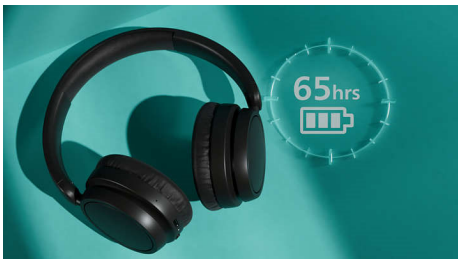

Up to 65 hours play time

With up to 65 hours of play time, these wireless headphones will see you through plenty of

playlists. They recharge fully in just 2 hours via USB-C, and a quick 5-minute charge will give you enough power to keep the music playing for another 3 hours.