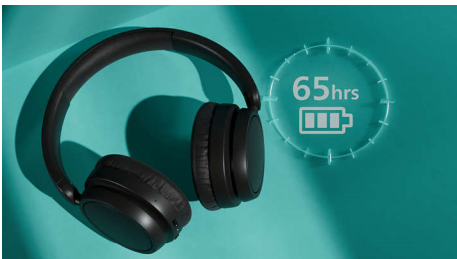

Up to 65 hours play time

With up to 65 hours of play time, these wireless headphones will see you through plenty of

playlists. They recharge fully in just 2 hours via USB-C, and a quick 5-minute charge will give you enough power to keep the music playing for another 3 hours.