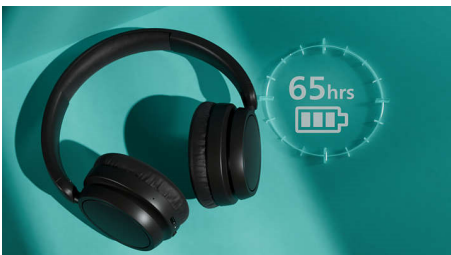

Up to 65 hours play time

With up to 65 hours of play time, these wireless headphones will see you through

plenty of playlists. They recharge fully in just 2 hours via USB-C, and a quick 5-minute charge will give you enough power to keep the music playing for another 3 hours.