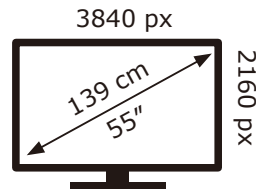

77 kWh/1000h

ABCDEF**G**
HDR
126 kWh/1000h