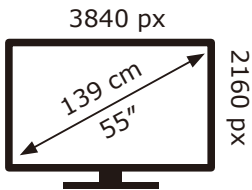

ENERG

PHILIPS

55PML8709/12

77 kWh/1000h

ABCDEF**G**
HDR
126 kWh/1000h

2019/2013

ENERG

PHILIPS