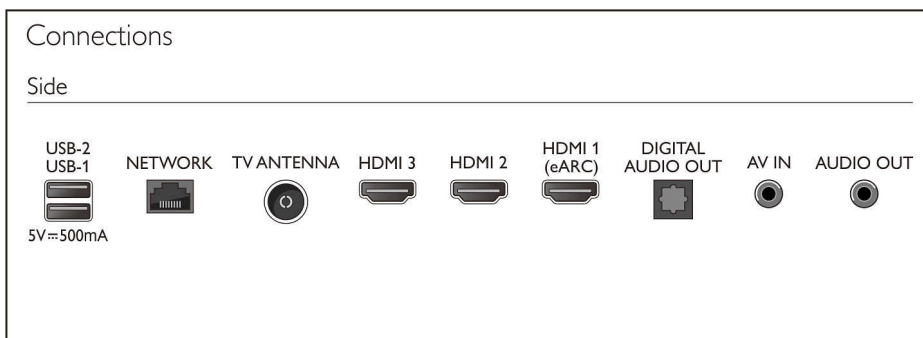

User Interaction

- Remote Control: Voice*

Sound

- Output power (RMS): 24W
- Speaker configuration: 12Wx2 speaker
- Sound Enhancement: Clear Sound

Connectivity

- Number of HDMI connections: 3
- EasyLink (HDMI-CEC)
- Number of USBs: 2
- Wireless connection: Bluetooth 5.1, Wi-Fi 802.11ac 2x2 Dual band
- Other connections: Antenna F-type, Ethernet-LAN RJ-45, Digital audio out (optical), AV+R/L audio input (Mini), Audio Out (3.5mm)
- HDCP 2.2
- HDMI eARC: Yes on HDMI1

Supported HDMI video features

- HDR: Dolby Vision, HDR10, HLG

Power

- Mains power: AC 100 -240 V 50/60Hz
- Ambient temperature: 5 °C to 35 °C
- Standby power consumption: <0.5W
- Power Saving Features: Auto switch-off timer, Picture mute (for radio), Eco mode

Accessories

- Included accessories: 2 x AAA Batteries, Power cord, Quick start guide, Legal and safety brochure, Table top stand, Remote Control, User Manual

Dimensions

- Set Width: 1924 mm
- Set Height: 1112 mm
- Set Depth: 106 mm
- Product weight: 36 kg
- Set width (with stand): 1924 mm
- Set height (with stand): 1184 mm
- Set depth (with stand): 441 mm
- Product weight (+stand): 37 kg
- Box width: 2080 mm
- Box height: 1270 mm
- Box depth: 220 mm
- Weight incl. Packaging: 48 kg
- Wall mount dimensions: 500 x 300 mm

86PQT8169/56

Issue date 2024-05-02

Version: 4.4.1

EAN: 87 18863 04355 4

© 2024 Koninklijke Philips N.V.
All Rights reserved.

Specifications are subject to change without notice. Trademarks are the property of Koninklijke Philips N.V. or their respective owners.

www.philips.com

- EPG and actual visibility (up to 8 days) is country and operator dependent.
- Philips TV does not guarantee 100% interoperability with all HDMI CEC devices
- Its functionality is subject to ChromeCast built-in apps and smart devices. For more details, please visit ChromeCast built-in product pages.
- Image depicted on the website are non-contractual pictures. Please always refer to the actual TV that are sold in the retail or stores.
- Amazon Prime is available in selected languages and countries.
- Disney+ subscription required. Subject to terms at <https://www.disneyplus.com> (c) 2020 Disney and its related entities. Disney+ is available in selected languages and countries.
- Netflix subscription required. Subject to terms at <https://www.netflix.com>
- Google TV is the name of this device's software experience and a trademark of Google LLC.
- Google TV is the name of this device's software experience and a trademark of Google LLC. YouTube, Ok Google and other marks are trademarks of Google LLC.
- Smart TV app offerings vary per TV model and country. For more details please visit: www.philips.com/smartv.
- Due to the transmission limitations of Bluetooth wireless technology, a slight sound delay might occur when you hear audio from your bluetooth headphone or bluetooth speakers. When this occur, you might see the character moving his or her mouth but there is a slight delay in spoken dialog accompany
- Philips TV Remote app and related functionalities vary per TV model, operator, and country, as well as smart device model and OS. For more details please visit: www.philips.com/TVRemoteapp.
- Google Assistant is available on Philips Android TVs running on Android O (8) or higher OS version. Google Assistant is available in selected languages and countries.
- Memory size (Flash) : 32GB, the actual available disc space may differ (dependent on e.g. (pre-)installed apps, installed operating system, etc.)
- Images are for illustrative purpose