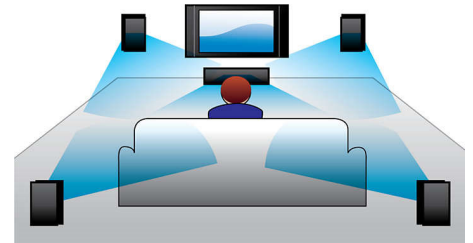

Bluetooth wireless streaming

Bluetooth wireless music streaming from your music devices

NFC technology

Pair Bluetooth devices easily with one-touch NFC (Near Field Communications) technology. Just tap the NFC enabled smartphone or tablet on the NFC area of a

speaker to turn the speaker on, start Bluetooth pairing, and begin streaming music.

Dolby Digital and Pro Logic II

A built-in Dolby Digital decoder eliminates the need for an external decoder by processing all six channels of audio information to provide a surround sound experience and an astoundingly natural sense of ambience and dynamic realism. Dolby Pro Logic II provides five channels of surround processing from any stereo source.