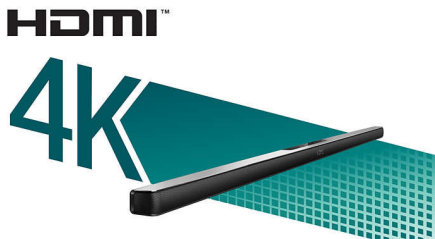

Highlights

Wireless rear speakers and sub

Wireless rear speakers and subwoofer for hassle free set-up

Smart cable management

Smart cable management for organized cables across your room

MTM speakers

Midwoofer-tweeter-midwoofer (MTM) configuration in all main and satellite speakers allow loud and truly reproduced sound regardless of listening position. You can always enjoy crystal clear sound without distortion no matter when you are sitting.

HDMI 4K2K

HDMI 4K2K incorporates the HDMI 1.4 standard. This adds support for ultra-high definition (UHD) video content. Presently this refers to 4K, which at its largest is 4096 pixels wide by 2160 pixels high or four times the size of a standard 1080p HD display. The term covers a slightly lower 4K resolution of 3840 pixels wide by 2160 pixels high. Both formats are supported through HDMI 1.4. 4K displays put high-end home theater systems in the same sphere used in many commercial movie theaters. To make the speakers future

resistant, this standard has been integrated for the growth of 4K TV.

Subwoofer base reflector

Dome shaped base reflector enhances a stronger and deeper base by radiating sound smoothly in 360 degree direction. The design also prevents damping effect when the subwoofer is being placed on carpet.