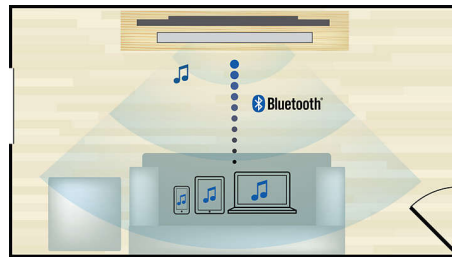

Bluetooth wireless streaming

Bluetooth wireless music streaming from your music devices