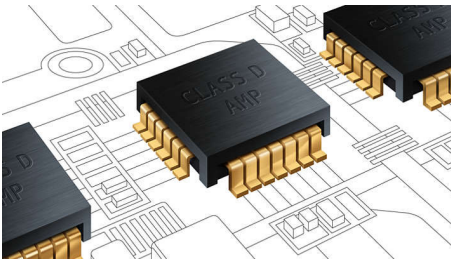

Philips
2.1 Home theatre

3D Blu-ray
dock iPod/iPhone

HTS7202

Crystal Clear Sound for movies and music

Obsessed with Sound

This new Philips SoundHub home cinema system HTS7202 with 3D Blu-ray delivers great sonic clarity and an immersive surround sound experience. Start enjoying every sound detail in your favourite movies and music.

PHILIPS

Highlights

Soft dome tweeters

Soft Dome Tweeters reproduce clear high and mid-range frequencies that enhance the overall clarity of sound from the speakers.

Premium Class D Amplifiers

The Philips proprietary Premium Class D Amplifiers are designed to preserve the original sound source for greater audio signal accuracy, thus allowing acoustic details in music and movies to be delivered exactly as the artist or director intended.

Virtual Surround Sound

Philips Virtual Surround Sound produces rich and immersive surround sound from a less than five-speaker system. Highly advanced spatial algorithms faithfully replicate the sonic characteristics that occur in an ideal 5.1-channel environment. Any high quality stereo source is transformed into true-to-life, multi-