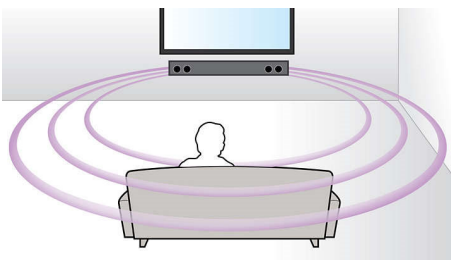

Virtual Surround Sound

Philips Virtual Surround Sound produces rich and immersive surround sound from a less than five-speaker system. Highly advanced spatial algorithms faithfully replicate the sonic characteristics that occur in an ideal 5.1-channel environment. Any high quality stereo source is transformed into true-to-life, multi-