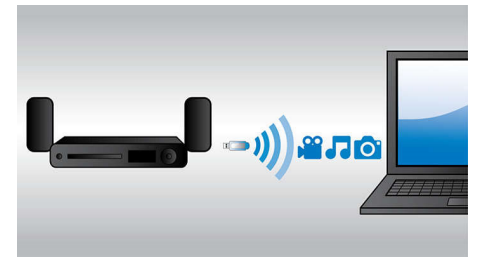

Wi-Fi accessory included

Wi-Fi accessory included to easily enjoy your connected media

Specifications

Sound

- Sound Enhancement: Dialogue Enhancer, DoubleBass, FullSound, Night Mode, Treble, Mid and Bass Control
- Sound System: Dolby Digital 5.1, Dolby Digital Plus, Dolby True HD, DTS Digital Surround, DTS-HD High Resolution Audio
- Subwoofer output power: 200 W
- Equalizer settings: Gaming, Movie, Music, News, Original
- Satellite speaker output power: 120 W x 2
- Total Power RMS @ 30% THD: 440 W