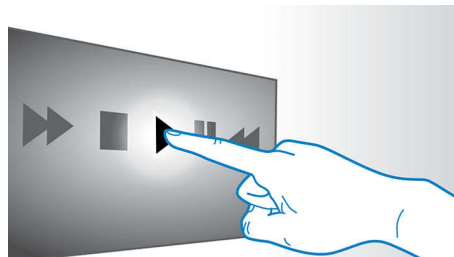

Touch panel for playback

Intuitive touch panel controls allows you to control the volume as well as other playback options by simply pressing the touch sensitive controls on the front panel.