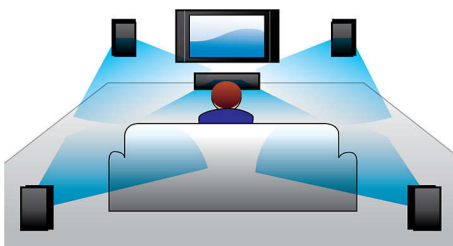

Dolby TrueHD and DTS-HD

Dolby TrueHD and DTS-HD Master Audio Essential deliver the finest sound from your Blu-ray Discs. Audio reproduced is virtually indistinguishable from the studio master, so you hear what the creators intended for you to hear. Dolby TrueHD and DTS-HD Master Audio Essential complete your high definition entertainment experience.