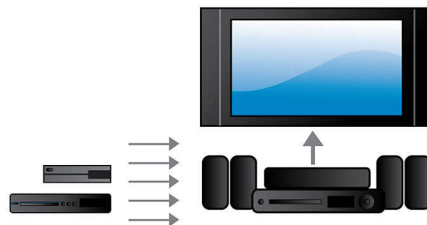

1000W RMS power

1000W RMS power delivers great sound for movies and music

Full HD 3D Blu-ray

Be enthralled by 3D movies in your own living room on a Full HD 3D TV. Active 3D uses the latest generation of fast switching displays for real life depth and realism in full 1080x1920 HD resolution. By watching these images through special glasses with right and left lenses that are timed to open and close in synchrony with alternating images, the full HD 3D viewing experience is created in your home cinema. Premium 3D movie releases on Blu-ray offer a wide, high quality selection of content. Blu-ray also delivers uncompressed surround sound for an unbelievably real audio experience.

HDMI Hub

HDMI Hub provides additional HDMI ports to allow you to connect other devices such as your game console or HD set-top box to your home theater conveniently. By connecting your devices through the HDMI Hub, you can enjoy high-definition sound and picture for all your entertainment.