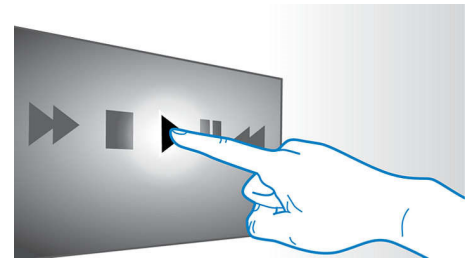

Touch panel for playback

Intuitive touch panel controls allows you to control the volume as well as other playback options by simply pressing the touch sensitive controls on the front panel.