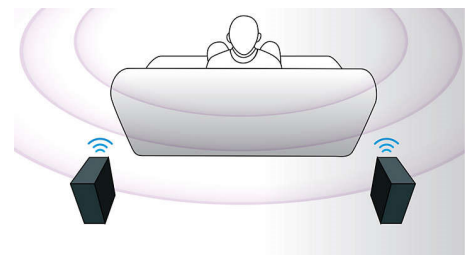

HDMI Hub

HDMI Hub provides additional HDMI ports to allow you to connect other devices such as your game console or HD set-top box to your home theater conveniently. By connecting your devices through the HDMI Hub, you can enjoy high-definition sound and picture for all your entertainment.

Smart TV

Philips home theater & Blu-ray player with Smart TV offer you an array of enhanced features, including Net TV, SimplyShare & MyRemote. Net TV brings a wide range of online information & entertainment to your TV for services like video-on-demand. With SimplyShare, you can access photos, music & movies stored on your PC from the comfort of your couch. You can also use your smartphone/tablet to control your home theater via Philips MyRemote app.

Touch panel for playback

Intuitive touch panel controls allows you to control the volume as well as other playback options by simply pressing the touch sensitive controls on the front panel.

Wireless rear speakers option