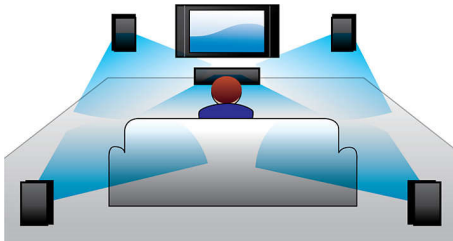

Designed to enhance your cinema at home

- Touch panel for intuitive playback and volume control
- Wireless rear speakers option for clutter free placement

Simply enjoy all your entertainment

- Full HD 3D Blu-ray for a truly immersive 3D movie experience
- HDMI Hub to connect HDMI devices for great sound and picture
- Smart TV to enjoy online services & access multimedia on TV

Dolby TrueHD and DTS-HD

Dolby TrueHD and DTS-HD Master Audio Essential deliver the finest sound from your Blu-ray Discs. Audio reproduced is virtually indistinguishable from the studio master, so you hear what the creators intended for you to hear. Dolby TrueHD and DTS-HD Master Audio Essential complete your high definition entertainment experience.

1000W RMS power

1000W RMS power delivers great sound for movies and music

Full HD 3D Blu-ray

Be enthralled by 3D movies in your own living room on a Full HD 3D TV. Active 3D uses the latest generation of fast switching displays for real life depth and realism in full 1080x1920 HD resolution. By watching these images through special glasses with right and left lenses that are timed to open and close in synchrony with alternating images, the full HD 3D viewing experience is created in your home cinema. Premium 3D movie releases on Blu-ray offer a wide, high quality selection of content. Blu-ray also delivers uncompressed surround sound for an unbelievably real audio experience.

HDMI Hub

HDMI Hub provides additional HDMI ports to allow you to connect other devices such as your game console or HD set-top box to your home theater conveniently. By connecting your devices through the HDMI Hub, you can enjoy high-definition sound and picture for all your entertainment.