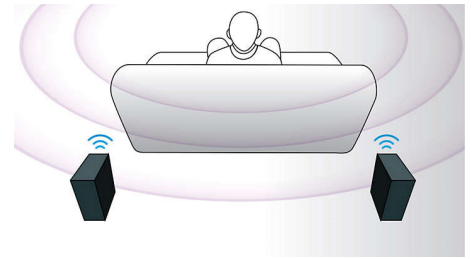

Wireless rear audio ready

Wireless rear speakers give you scalability and mobility in speaker placement. Developed using interference-free technology, wireless speakers provide full surround sound without unsightly wire connections. You could buy the Philips wireless rear speakers separately.