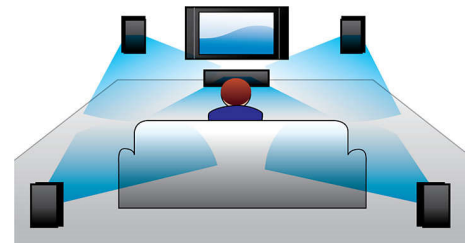

Dolby TrueHD and DTS-HD

Dolby TrueHD and DTS-HD Master Audio Essential deliver the finest sound from your Blu-ray Discs. Audio reproduced is virtually indistinguishable from the studio master, so you hear what the creators intended for you to hear. Dolby TrueHD and DTS-HD Master Audio Essential complete your high definition entertainment experience.