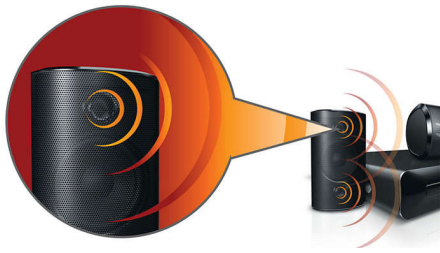

Philips
5.1 Home theater

HDMI 1080p

HTS3510

Obsessed with sound

Powerful cinematic sound with deep bass

Bring the power of the cinema into your home! Powerful speakers with basspipes and high definition HDMI 1080p upscaling pump up your home entertainment experience

Great listening experience

- 300W RMS power delivers great sound for movies and music
- Powerful speakers with basspipes for great sound
- Dolby Digital and Pro Logic II surround sound

Designed to enhance your living space

- Compact design that fits anywhere

Connect and enjoy all your entertainment

- HDMI 1080p upscales to high definition for sharper pictures
- Karaoke Scoring for fun and exciting song contests at home
- Plays DVD, VCD, CD and USB devices

PHILIPS

5.1 Home theater
HDMI 1080p

Highlights

Power speakers with basspipes

Powerful speakers with basspipes for great sound

Dolby Digital and Pro Logic II

A built-in Dolby Digital decoder eliminates the need for an external decoder by processing all six channels of audio information to provide a surround sound experience and an astoundingly natural sense of ambience and dynamic realism. Dolby Pro Logic II provides five channels of surround processing from any stereo source.