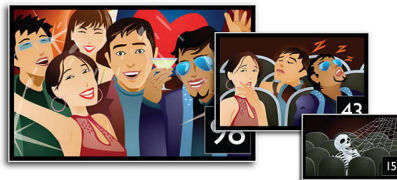

- Compact design that fits anywhere

Connect and enjoy all your entertainment

- HDMI 1080p upscales to high definition for sharper pictures
- Karaoke Scoring for fun and exciting song contests at home
- Plays DVD, VCD, CD and USB devices

300W RMS power

300W RMS power delivers great sound for movies and music

HDMI 1080p

HDMI 1080p upscaling delivers images that are crystal clear. Movies in standard definition can now be enjoyed in true high definition resolution - ensuring more details and more true-to-life pictures. Progressive Scan (represented by "p" in "1080p") eliminates the line structure prevalent on TV screens, again ensuring relentlessly sharp images. To top it off, HDMI makes a direct digital connection that can carry uncompressed digital HD video as well as digital multichannel audio, without conversions to analog - delivering perfect picture and sound quality, completely free from noise.

Karaoke Scoring

Add a dash of fun to your Karaoke sessions with Karaoke Scoring. Allow your

HTS3510/98

performance to be judged for further improvement, or for friendly competitions. Karaoke Scoring automatically rates your singing and gives you a humorous picture that is tied to how well you did. The fun never ends.