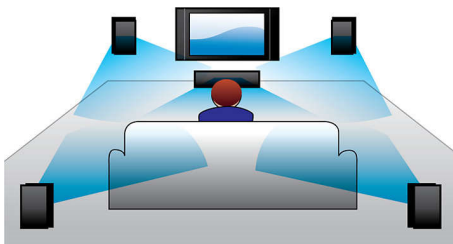

- Compact design that fits anywhere

Connect and enjoy all your entertainment

- HDMI 1080p upscales to high definition for sharper pictures
- Karaoke Scoring for fun and exciting song contests at home
- Plays DVD, VCD, CD and USB devices

PHILIPS

5.1 Home theater
HDMI 1080p

Highlights

Power speakers with basspipes

Powerful speakers with basspipes for great sound

Dolby Digital and Pro Logic II

A built-in Dolby Digital decoder eliminates the need for an external decoder by processing all six channels of audio information to provide a surround sound experience and an astoundingly natural sense of ambience and dynamic realism. Dolby Pro Logic II provides five channels of surround processing from any stereo source.

300W RMS power

300W RMS power delivers great sound for movies and music

HDMI 1080p

HDMI 1080p upscaling delivers images that are crystal clear. Movies in standard definition can now be enjoyed in true high definition resolution - ensuring more details and more true-to-life pictures. Progressive Scan (represented by "p" in "1080p") eliminates the line structure prevalent on TV screens, again ensuring relentlessly sharp images. To top it off, HDMI makes a direct digital connection that can carry uncompressed digital HD video as well as digital multichannel audio, without conversions to analog - delivering perfect picture and sound quality, completely free from noise.

Compact design

Compact design that fits anywhere

Plays it all

Play virtually any disc and any media devices you want - whether they be DVDs, VCDs, CDs or USB devices. Experience the unbeatable convenience of great playability, and the luxury of sharing media files on your TV or home theater system.