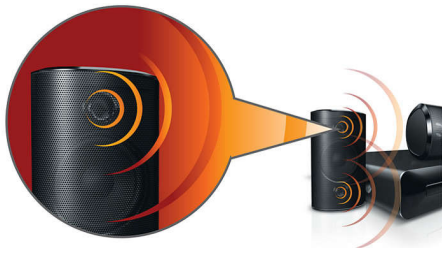

Highlights

Power speakers with basspipes

Powerful speakers with basspipes for great sound