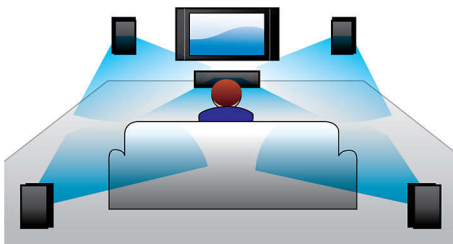

## Dolby Digital and Pro Logic II

A built-in Dolby Digital decoder eliminates the need for an external decoder by processing all six channels of audio information to provide a surround sound experience and an astoundingly natural sense of ambience and dynamic realism. Dolby Pro Logic II provides five channels of surround processing from any stereo source.