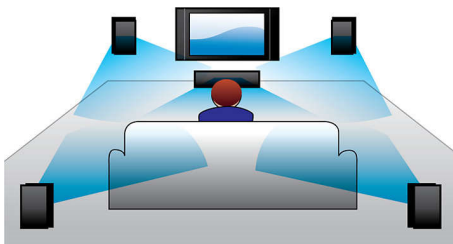

# PHILIPS

5.1 Home theater  
HDMI 1080p

## Dolby Digital and Pro Logic II

A built-in Dolby Digital decoder eliminates the need for an external decoder by processing all six channels of audio information to provide a surround sound experience and an astoundingly natural sense of ambience and dynamic realism. Dolby Pro Logic II provides five channels of surround processing from any stereo source.