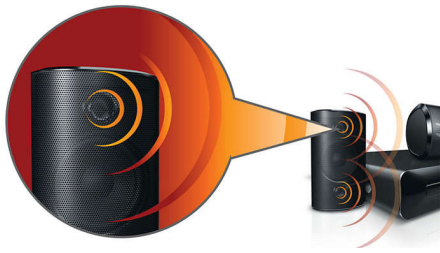

5.1 Home theater
HDMI 1080p

Highlights

Power speakers with basspipes

Powerful speakers with basspipes for great sound