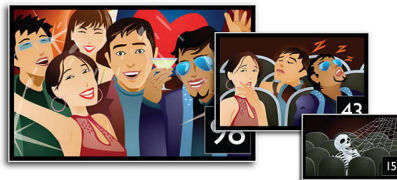

Karaoke Scoring

Add a dash of fun to your Karaoke sessions with Karaoke Scoring. Allow your

HTS3520/98

performance to be judged for further improvement, or for friendly competitions. Karaoke Scoring automatically rates your singing and gives you a humorous picture that is tied to how well you did. The fun never ends.