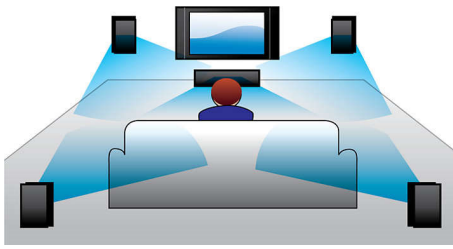

5.1 Home theater
DVD USB 2.0, Karaoke

HTD5540/98

Highlights

Dolby Digital

Because Dolby Digital, the world's leading digital multi-channel audio standards, make use of the way the human ear naturally processes sound, you experience superb quality surround sound audio with realistic spatial cues.