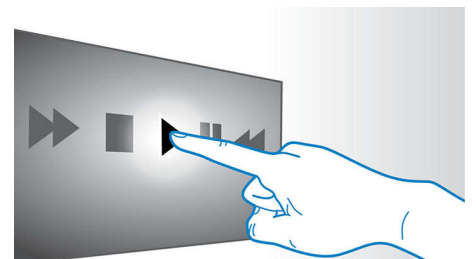

Unique touch controls

Touch controls allow you to control the volume as well as other playback options by simply pressing the touch sensitive controls on the main unit.