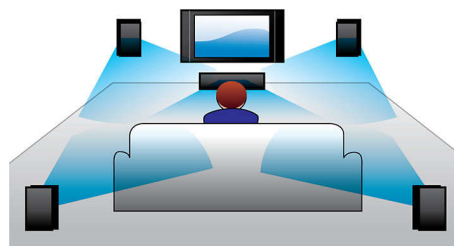

Dolby TrueHD and DTS-HD

Dolby TrueHD and DTS-HD Master Audio Essential deliver the finest sound from your Blu-ray Discs. Audio reproduced is virtually indistinguishable from the studio master, so you hear what the creators intended for you to hear. Dolby TrueHD and DTS-HD Master

HTS5591/98

Audio Essential complete your high definition entertainment experience.