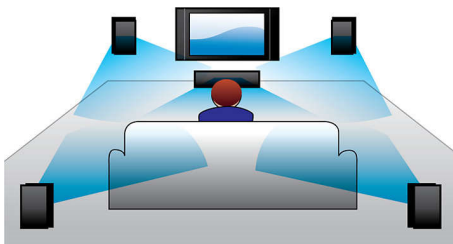

- Compact design that fits anywhere

Connect and enjoy all your entertainment

- HDMI 1080p upscales to high definition for sharper pictures
- Karaoke Scoring for fun and exciting song contests at home
- Plays DVD, VCD, CD and USB devices

PHILIPS

5.1 Home theater
HDMI 1080p

Highlights

Power speakers with basspipes

Powerful speakers with basspipes for great sound

Dolby Digital and Pro Logic II

A built-in Dolby Digital decoder eliminates the need for an external decoder by processing all six channels of audio information to provide a surround sound experience and an astoundingly natural sense of ambience and dynamic realism. Dolby Pro Logic II provides five channels of surround processing from any stereo source.

600W RMS power

600W RMS power delivers great sound for movies and music

HDMI 1080p

HDMI 1080p upscaling delivers images that are crystal clear. Movies in standard definition can now be enjoyed in true high definition resolution - ensuring more details and more true-to-life pictures. Progressive Scan (represented by "p" in "1080p") eliminates the line structure prevalent on TV screens, again ensuring relentlessly sharp images. To top it off, HDMI makes a direct digital connection that can carry uncompressed digital HD video as well as digital multichannel audio, without conversions to analog - delivering perfect picture and sound quality, completely free from noise.

Karaoke Scoring

Add a dash of fun to your Karaoke sessions with Karaoke Scoring. Allow your

HTS3520/98

performance to be judged for further improvement, or for friendly competitions. Karaoke Scoring automatically rates your singing and gives you a humorous picture that is tied to how well you did. The fun never ends.