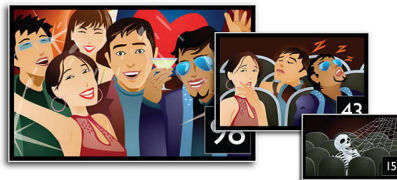

- Compact design that fits anywhere

Connect and enjoy all your entertainment

- HDMI 1080p upscales to high definition for sharper pictures
- Karaoke Scoring for fun and exciting song contests at home
- Plays DVD, VCD, CD and USB devices

600W RMS power

600W RMS power delivers great sound for movies and music

HDMI 1080p

HDMI 1080p upscaling delivers images that are crystal clear. Movies in standard definition can now be enjoyed in true high definition resolution - ensuring more details and more true-to-life pictures. Progressive Scan (represented by "p" in "1080p") eliminates the line structure prevalent on TV screens, again ensuring relentlessly sharp images. To top it off, HDMI makes a direct digital connection that can carry uncompressed digital HD video as well as digital multichannel audio, without conversions to analog - delivering perfect picture and sound quality, completely free from noise.

Karaoke Scoring

Add a dash of fun to your Karaoke sessions with Karaoke Scoring. Allow your

HTS3520/98

performance to be judged for further improvement, or for friendly competitions. Karaoke Scoring automatically rates your singing and gives you a humorous picture that is tied to how well you did. The fun never ends.