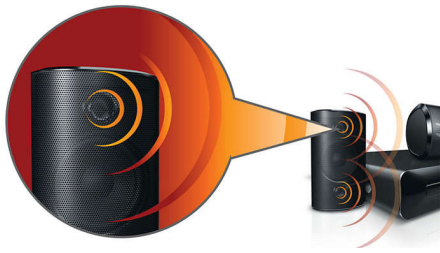

Philips
5.1 Home theater

HDMI 1080p

HTS3520

Obsessed with sound

Powerful cinematic sound with deep bass

Bring the power of the cinema into your home! Powerful speakers with basspipes and high definition HDMI 1080p upscaling pump up your home entertainment experience

Great listening experience

- 600W RMS power delivers great sound for movies and music
- Powerful speakers with basspipes for great sound
- Dolby Digital and Pro Logic II surround sound

Designed to enhance your living space

- Compact design that fits anywhere

Connect and enjoy all your entertainment

- HDMI 1080p upscales to high definition for sharper pictures
- Karaoke Scoring for fun and exciting song contests at home
- Plays DVD, VCD, CD and USB devices

PHILIPS

5.1 Home theater
HDMI 1080p

Highlights

Power speakers with basspipes

Powerful speakers with basspipes for great sound

Dolby Digital and Pro Logic II

A built-in Dolby Digital decoder eliminates the need for an external decoder by processing all six channels of audio information to provide a surround sound experience and an astoundingly natural sense of ambience and dynamic realism. Dolby Pro Logic II provides five channels of surround processing from any stereo source.