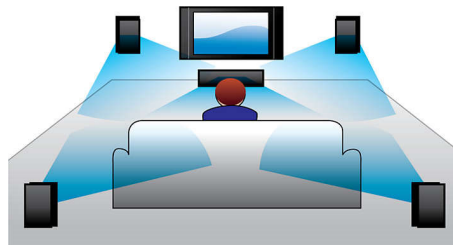

Dolby TrueHD and DTS-HD

Dolby TrueHD and DTS-HD Master Audio Essential deliver the finest sound from your Blu-ray Discs. Audio reproduced is virtually indistinguishable from the studio master, so you hear what the creators intended for you to hear. Dolby TrueHD and DTS-HD Master Audio Essential complete your high definition entertainment experience.