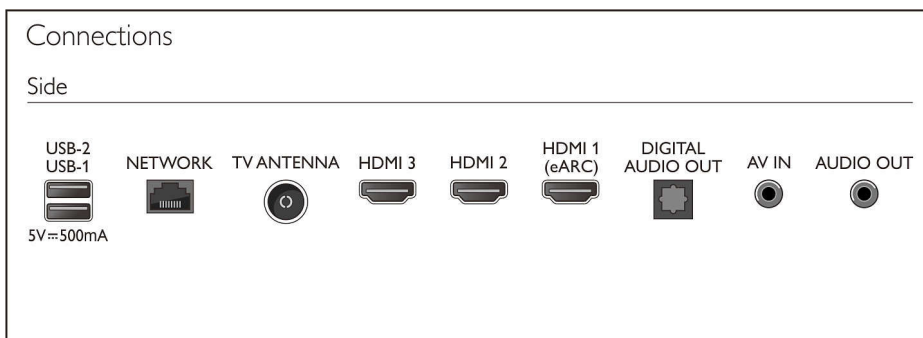

- EPG and actual visibility (up to 8 days) is country and operator dependent.
- Philips TV does not guarantee 100% interoperability with all HDMI CEC devices
- Its functionality is subject to ChromeCast built-in apps and smart devices. For more details, please visit ChromeCast built-in product pages.
- Image depicted on the website are non-contractual pictures. Please always refer to the actual TV that are sold in the retail or stores.
- Amazon Prime is available in selected languages and countries.
- Disney+ subscription required. Subject to terms at <https://www.disneyplus.com> (c) 2020 Disney and its related entities. Disney+ is available in selected languages and countries.
- Netflix subscription required. Subject to terms at <https://www.netflix.com>
- Google TV is the name of this device's software experience and a trademark of Google LLC.
- Google TV is the name of this device's software experience and a trademark of Google LLC. YouTube, Ok Google and other marks are trademarks of Google LLC.
- Smart TV app offerings vary per TV model and country. For more details please visit: www.philips.com/smartv.
- Due to the transmission limitations of Bluetooth wireless technology, a slight sound delay might occur when you hear audio from your bluetooth headphone or bluetooth speakers. When this occurs, you might see the character moving his or her mouth but there is a slight delay in spoken dialog accompany
- Philips TV Remote app and related functionalities vary per TV model, operator, and country, as well as smart device model and OS. For more details please visit: www.philips.com/TVRemoteapp.
- Google Assistant is available on Philips Android TVs running on Android O (8) or higher OS version. Google Assistant is available in selected languages and countries.
- Memory size (Flash) : 32G, the actual available disc space may differ (dependant on e.g. (pre-)installed apps, installed operating system, etc.)
- Images are for illustrative purpose

Issue date 2024-05-02

Version: 5.5.1

EAN: 87 18863 04352 3

© 2024 Koninklijke Philips N.V.
All Rights reserved.

Specifications are subject to change without notice. Trademarks are the property of Koninklijke Philips N.V. or their respective owners.

www.philips.com