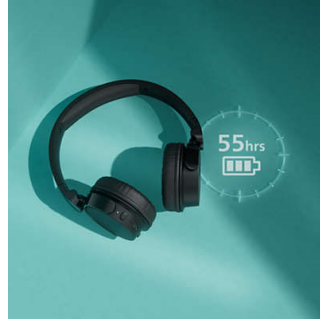

Up to 55 hours play time

With up to 55 hours of play time, these wireless headphones will see you through plenty of playlists. They recharge fully in just 2 hours via USB-C, and a quick 15-minute charge will give you enough power to keep the music playing for another 2 hours.

Solid Bluetooth connection

Advanced Bluetooth connectivity gives you a more stable connection for seamless streaming, and you can connect to two Bluetooth devices (iOS or Android) at the same time. Enjoy that playlist or listen uninterrupted to your favorite podcast without annoying dips in the sound.

Clear calls

Your voice will come through clearly when you're on a call. A dedicated mic picks up the sound of your voice while a noise-reduction algorithm quietens some of the background noise from the world around you.

Compact-fold design

Bring them with you! With their stylish matte colorways and foldable design, there's

TAH4209WT/00

nowhere you can't go with these on-ear wireless headphones. The ear cups fold flat and swivel inward, for easy storage in your pocket or bag.

Convenient multi-function button

A handy multi-function button on the right ear cup lets you manage calls or control playback and volume. If you're watching videos or movies, you can use the power button to activate a low-latency setting.

Philips Headphones app

You can use our companion app to activate Dynamic Bass or turn on the low-latency setting when watching videos. There's also a range of preset sound styles: 'Voice' is ideal for podcasts! Ever forget to turn off your headphones? Set the timer on the app and they'll power down automatically.

Philips sound signature

Music to podcasts, love what you hear! These wireless headphones feature large 32 mm drivers, tuned to the Philips sound signature. Whatever you're into, you'll enjoy a warm, natural sound with deep bass.

Powerful 32 mm neodymium drive

Powerful 32 mm neodymium drivers

Stylish matte colorways

Stylish matte colorways

A quick 15-minute charge

A quick 15-minute charge provides 2 hours of playback