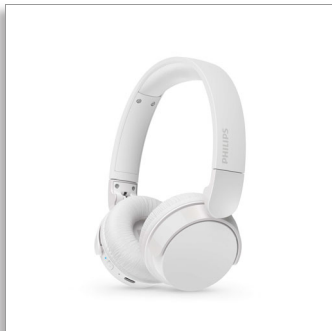

Philips 4000 series  
On-ear wireless  
headphones

Lightweight on-ear headphone  
Natural sound. Dynamic Bass  
Up to 55 hours play time  
Clear calls

TAH4209WT

## Light, comfy, foldable—and plays for days!

With up to 55 hours of playback, these wireless on-ear headphones will keep you happy for days between charges. You get great sound, Dynamic Bass for deeper bass even at low volumes, and you can activate a low lag setting for videos.

### **Everyday ease**

- A quick 15-minute charge provides 2 hours of playback
- Solid Bluetooth multipoint connection
- Clear calls. They'll hear what you're saying
- Beautifully portable compact-fold design
- Convenient multi-function button on right ear cup