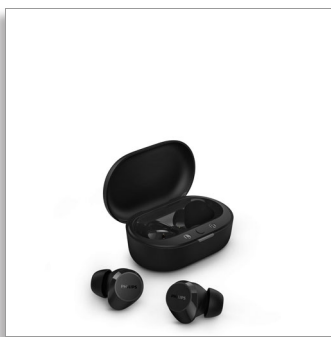

Philips
True Wireless
Headphones

Small buds. Great value

Natural sound. Dynamic bass
Pocket-sized charging case
Clear calls

TAT1219BK

Get your music on

The best things in life are simple. Grab your headphones, take your tunes, and head out! With great sound, dynamic bass, and a pocket-sized charging case, these super-small and comfy true wireless earbuds are ready for your day-and night.

- Solid Bluetooth connection
- Pocket-sized charging case
- IPX4 splash and sweat resistant

True wireless earbuds. Great value, great sound.

- Small and comfy earbuds that love a big bassline
- 10mm drivers and dynamic bass boost function
- Clear calls. They'll hear what you're saying

PHILIPS

True Wireless Headphones

Small buds. Great value Natural sound. Dynamic bass, Pocket-sized charging case, Clear calls

Highlights

Small earbuds, great sound

These true wireless earbuds might be small, but you won't need to turn up the volume to get the best sound. Tap the left earbud to activate dynamic bass and you can enjoy the full power of your favourite basslines, even when listening quietly.

Pocket-sized charging case

The slimline charging case slips easily into a pocket, so you can keep your earbuds protected and charging while you're not using them. Mono mode means you can use either earbud while the other one charges.