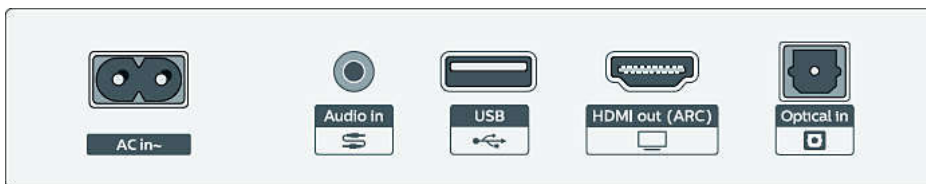

Connectivity

- Bluetooth: Receiver
- Bluetooth version: 5.4
- Bluetooth profiles: A2DP, AVRCP
- EasyLink (HDMI-CEC)
- USB playback
- Audio in: 1x 3.5mm
- Optical input x 1
- HDMI content protection: HDCP 1.4
- HDMI Out (ARC) x 1
- DLNA Standard: No
- Multiple speaker connection: No
- Smart Home: None
- Wireless speaker connection: None

Supported Audio Formats

- Bluetooth: SBC
- HDMI ARC: Dolby Digital, Dolby Digital plus, LPCM 2ch, DTS Digital Surround (DTS 5.1), DTS Virtual:X
- USB: MP3, WAV, FLAC
- Optical: Dolby Digital, LPCM 2ch

Outer Carton

- Number of consumer packagings: 2

Convenience

- EasyLink (HDMI-CEC): Audio Return Channel,

- Automatic audio input mapping, One touch play, System standby
- Remote Control
- Night mode

Compatibility

- Smartphone/tablet APP control

Power

- Power LED indicator
- Main unit power supply: 100-240V AC, 50/60 Hz
- Main unit standby power: < 0.5 W
- Auto standby

Packaging dimensions

- Height: 12.5 cm
- Packaging type: Box
- Type of shelf placement: Laying
- Width: 94 cm
- Depth: 15.5 cm
- Number of products included: 1
- Gross weight: 3.3 kg
- Nett weight: 2.15 kg
- Tare weight: 1.15 kg

Accessories

- Included accessories: 2 x AAA Batteries, Quick start guide, Remote Control, Wall mount bracket, Warranty Card

Design

- Color: Dark grey
- Wall mountable

Dimensions

- Main Unit (W x H x D): 766 x 67.3 x 91 mm
- Main Unit Weight: 1.93 kg

Video

- 3D pass-through: No

Issue date 2024-04-26

Version: 5.5.1

EAN: 48 95229 13676 2

© 2024 Koninklijke Philips N.V.
All Rights reserved.

Specifications are subject to change without notice.
Trademarks are the property of Koninklijke Philips N.V.
or their respective owners.

www.philips.com