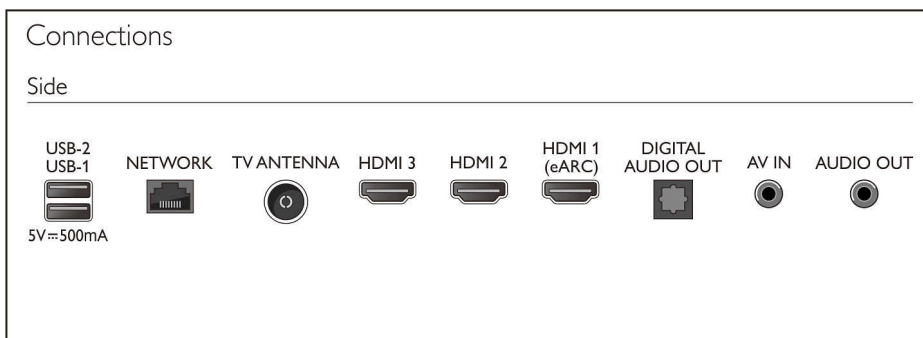

User Interaction

- Remote Control: Voice*

Sound

- Output power (RMS): 24W
- Speaker configuration: 12Wx2 speaker
- Sound Enhancement: Clear Sound

Connectivity

- Number of HDMI connections: 3
- Number of USBs: 2
- Wireless connection: Bluetooth 5.1, Wi-Fi 802.11ac 2x2 Dual band
- Other connections: Antenna IEC75, Ethernet-LAN RJ-45, Digital audio out (optical), AV+R/L audio input (Mini), Audio Out (3.5mm)
- HDCP 2.2
- HDMI eARC: Yes on HDMI1
- HDCP Support

Supported HDMI video features

- HDR: Dolby Vision, HDR10, HLG

Power

- Mains power: AC 100 -240 V 50/60Hz
- Ambient temperature: 5 °C to 35 °C
- Standby power consumption: <0.5W
- Power Saving Features: Auto switch-off timer, Picture mute (for radio), Eco mode

Accessories

- Included accessories: 2 x AAA Batteries, Power cord, Quick start guide, Legal and safety brochure, Table top stand, Remote Control, User Manual

Dimensions

- Set Width: 1446 mm
- Set Height: 842 mm
- Set Depth: 89 mm
- Product weight: 16 kg
- Set width (with stand): 1446 mm
- Set height (with stand): 886 mm
- Set depth (with stand): 300 mm
- Product weight (+stand): 16.5 kg
- Box width: 1598 mm
- Box height: 955 mm
- Box depth: 140 mm
- Weight incl. Packaging: 21.5 kg
- Wall mount dimensions: 300 x 300 mm

Issue date 2024-07-13

Version: 6.6.1

EAN: 87 18863 04352 3

© 2024 Koninklijke Philips N.V.
All Rights reserved.

Specifications are subject to change without notice.
Trademarks are the property of Koninklijke Philips N.V.
or their respective owners.

www.philips.com

- EPG and actual visibility (up to 8 days) is country and operator dependent.
- Philips TV does not guarantee 100% interoperability with all HDMI CEC devices
- Its functionality is subject to ChromeCast built-in apps and smart devices. For more details, please visit ChromeCast built-in product pages.
- Image depicted on the website are non-contractual pictures. Please always refer to the actual TV that are sold in the retail or stores.
- Amazon Prime is available in selected languages and countries.
- Disney+ subscription required. Subject to terms at <https://www.disneyplus.com> (c) 2020 Disney and its related entities. Disney+ is available in selected languages and countries.
- Netflix subscription required. Subject to terms at <https://www.netflix.com>
- Google TV is the name of this device's software experience and a trademark of Google LLC.
- Google TV is the name of this device's software experience and a trademark of Google LLC. YouTube, Ok Google and other marks are trademarks of Google LLC.
- Smart TV app offerings vary per TV model and country. For more details please visit: www.philips.com/smartv.
- Due to the transmission limitations of Bluetooth wireless technology, a slight sound delay might occur when you hear audio from your bluetooth headphone or bluetooth speakers. When this occurs, you might see the character moving his or her mouth but there is a slight delay in spoken dialog accompany
- Philips TV Remote app and related functionalities vary per TV model, operator, and country, as well as smart device model and OS. For more details please visit: www.philips.com/TVRemoteapp.
- Google Assistant is available on Philips Android TVs running on Android O (8) or higher OS version. Google Assistant is available in selected languages and countries.
- Memory size (Flash) : 32G, the actual available disc space may differ (dependant on e.g. (pre-)installed apps, installed operating system, etc.)
- Images are for illustrative purpose