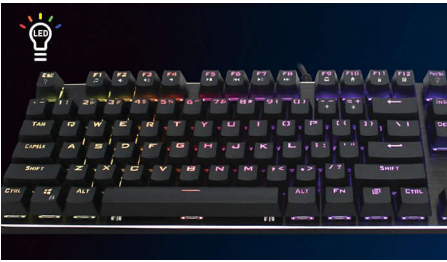

Six color LED-backlit keys

Six color LED-backlit keys