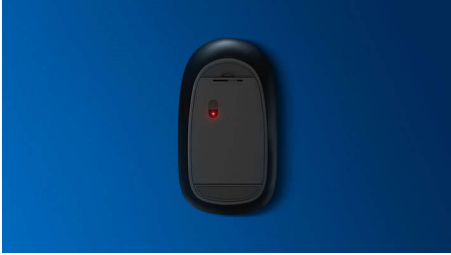

Plug and Play

- Simple plug-and-play wired USB connections

Philips reliability

- Buttons last millions of clicks for durability

Comfortable, accurate control

- Ambidextrous shape feels good in right or left hand
- Comfortable ergonomic mouse design feels great
- High-definition optical tracking for smooth control

Advanced technology for ultimate performance

- Up to 1,200 DPI

PHILIPS

Wired mouse
Plug and play Optical Sensor, Up to 1200 DPI

SPK7207WL/40

Highlights

Smooth optical tracking

High-definition optical tracking for smooth control

Buttons last millions of click

Buttons last millions of clicks for durability

Ambidextrous mouse design

Ambidextrous shape feels good in right or left hand

Comfortable ergonomic design

Comfortable ergonomic mouse design feels great