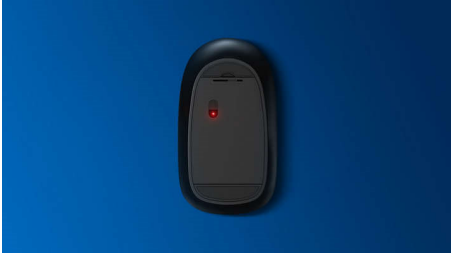

Plug and Play

- Simple plug-and-play wired USB connections

Philips reliability

- Buttons last millions of clicks for durability

Comfortable, accurate control

- Ambidextrous shape feels good in right or left hand
- Comfortable ergonomic mouse design feels great
- High-definition optical tracking for smooth control

Advanced technology for ultimate performance

- Up to 1,200 DPI

PHILIPS

Wired mouse
Plug and play Optical Sensor, Up to 1200 DPI

SPK7207WL/00

Highlights

Smooth optical tracking

High-definition optical tracking for smooth control

Buttons last millions of click

Buttons last millions of clicks for durability

Ambidextrous mouse design

Ambidextrous shape feels good in right or left hand

Comfortable ergonomic design

Comfortable ergonomic mouse design feels great