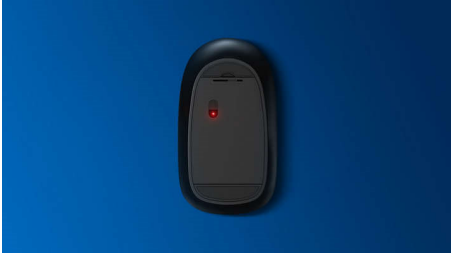

Plug and Play

- Simple plug-and-play wired USB connections

Philips reliability

- Buttons last millions of clicks for durability

Comfortable, accurate control

- Ambidextrous shape feels good in right or left hand
- Comfortable ergonomic mouse design feels great
- High-definition optical tracking for smooth control

Advanced technology for ultimate performance

- Up to 1,200 DPI

PHILIPS

Wired mouse
Plug and play Optical Sensor, Up to 1200 DPI

SPK7207WL/05

Highlights

Smooth optical tracking

High-definition optical tracking for smooth control

Buttons last millions of click

Buttons last millions of clicks for durability

Ambidextrous mouse design

Ambidextrous shape feels good in right or left hand

Comfortable ergonomic design

Comfortable ergonomic mouse design feels great