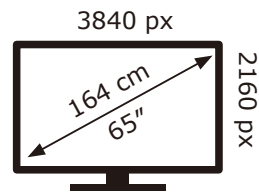

100 kWh/1000h

ABCDEF**G**
HDR
116 kWh/1000h