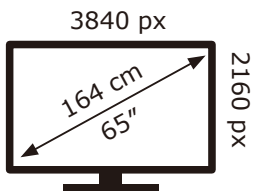

PHILIPS

65PUS7409/12

100 kWh/1000h

ABCDEF**G**
HDR
116 kWh/1000h

2019/2013

PHILIPS

65PUS7409/12

100 kWh/1000h