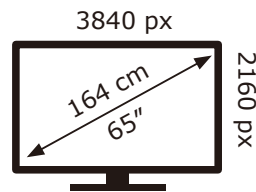

65PUS8109/12

94 kWh/1000h

ABCDEF**G**
HDR
183 kWh/1000h

2019/2013