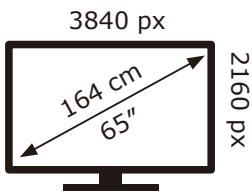

94 kWh/1000h

ABCDEF**G**
HDR
183 kWh/1000h