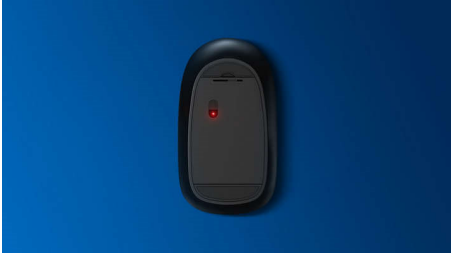

Plug and Play

- Simple plug-and-play wired USB connections

Philips reliability

- Buttons last millions of clicks for durability

Comfortable, accurate control

- Ambidextrous shape feels good in right or left hand
- Comfortable ergonomic mouse design feels great
- High-definition optical tracking for smooth control

Advanced technology for ultimate performance

- Up to 1,200 DPI

PHILIPS

Wired mouse
Plug and play Optical Sensor, Up to 1200 DPI

SPK7207WL/01

Highlights

Smooth optical tracking

High-definition optical tracking for smooth control

Plug-and-play

Simple plug-and-play wired USB connections

Up to 1,200 DPI

This mouse delivers precision tracking up to 1,200 DPI with higher smoothing and accuracy.

Wired mouse
Plug and play Optical Sensor, Up to 1200 DPI