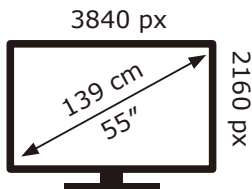

PHILIPS

55PUS7409/12

**77** kWh/1000h

ABCDEF**G**  
**HDR**  
**94** kWh/1000h

2019/2013

PHILIPS

55PUS7409/12

**77** kWh/1000h