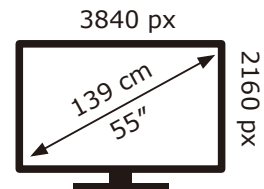

77 kWh/1000h

ABCDEF**G**
HDR
94 kWh/1000h