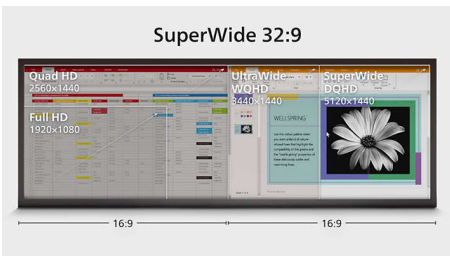

32:9 SuperWide

32:9 SuperWide 49" screen, with 5120 x 1440 resolution, is designed to replace multiscreen setups for massive wide view. It's like having two 27" 16:9 Quad HD displays side-by-side. SuperWide monitors offer screen area of dual monitors without the complicated setup.