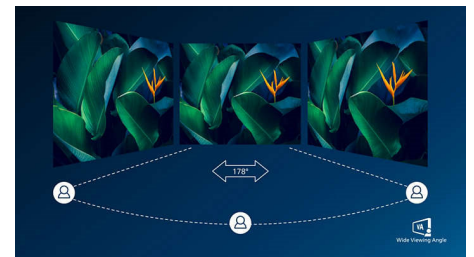

VA display

Philips VA LED display uses an advanced multi-domain vertical alignment technology which gives you super-high static contrast ratios for extra vivid and bright images. While standard office applications are handled with ease, it is especially suitable for photos, web-browsing, movies, gaming, and demanding graphical applications. It's optimized pixel management technology gives you 178/178 degree extra wide viewing angle, resulting in crisp images.