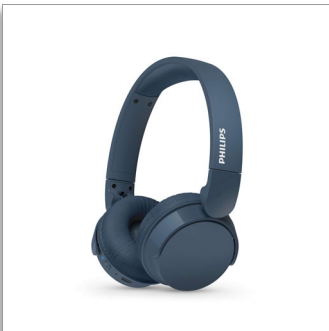

Philips 4000 series
On-ear wireless
headphones

Lightweight on-ear headphones
Natural sound. Dynamic Bass
Up to 55 hours of play time
Clear calls

TAH4209BL

Light, comfy, foldable—and plays for days!

With up to 55 hours of playback, these wireless on-ear headphones will keep you happy for days between charges. You get great sound, plus Dynamic Bass for deeper bass even at low volumes, and you can activate a low lag setting for videos.

On-ear wireless headphones. Comfort and style

- So light and comfy, you can wear them for hours
- Up to 55 hours of play time. USB-C charging
- Great sound even at low volume with Dynamic Bass
- Powerful 32 mm neodymium drivers
- Stylish matte colourways

Everyday ease

- A quick 15 minute charge provides 2 hours of playback
- Solid Bluetooth multipoint connection
- Clear calls. They'll hear what you're saying
- Beautifully portable compact, foldable design
- Convenient multi-function button on right ear cup