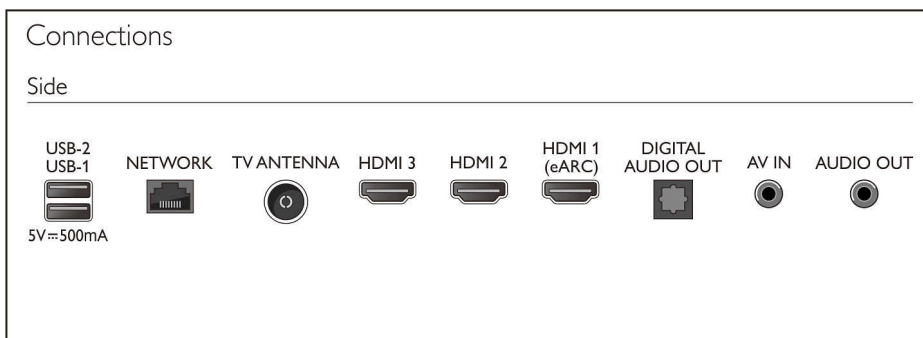

User Interaction

- Remote Control: Voice*

Sound

- Output power (RMS): 16W
- Speaker configuration: 8Wx2 speaker
- Codec: Dolby Atmos
- Sound Enhancement: Clear Sound

Connectivity

- Number of HDMI connections: 3
- EasyLink (HDMI-CEC)
- Number of USBs: 2
- Wireless connection: Bluetooth 5.1, Wi-Fi 802.11ac 2x2 Dual band
- Other connections: Antenna IEC75, Digital audio out (optical), Ethernet-LAN RJ-45, AV+R/L audio input (Mini), Audio Out (3.5mm)
- HDMI eARC: Yes on HDMI1
- HDCP Support

Supported HDMI video features

- HDR: Dolby Vision, HDR10, HLG

Power

- Mains power: AC 100 -240 V 50/60Hz
- Ambient temperature: 5 °C to 35 °C
- Standby power consumption: <0.5W
- Power Saving Features: Auto switch-off timer, Picture mute (for radio)

Accessories

- Included accessories: 2 x AAA Batteries, Power cord, Quick start guide, Legal and safety brochure, Table top stand, Remote Control, User Manual

Dimensions

- Set Width: 1669 mm
- Set Height: 958 mm
- Set Depth: 105 mm
- Product weight: 28.5 kg
- Set width (with stand): 1669 mm
- Set height (with stand): 1275 mm
- Set depth (with stand): 1021 mm
- Product weight (+stand): 29 kg
- Box width: 1840 mm
- Box height: 1095 mm
- Box depth: 173 mm
- Weight incl. Packaging: 38 kg
- Wall mount dimensions: 500 x 300 mm