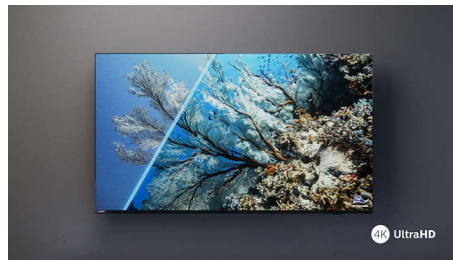

Ultra-sharp picture

No matter what you watch, this 4K LED TV gives you a bright, ultra-sharp picture with vivid

colors. Plus, the TV is compatible with all major HDR formats so you'll see more detail-even in dark and bright areas-when you're streaming HDR content.