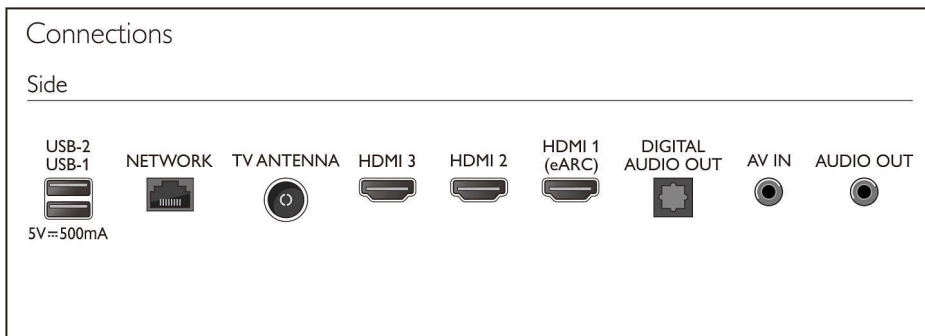

User Interaction

- Remote Control: Voice*

Sound

- Output power (RMS): 24W
- Speaker configuration: 12Wx2
- Codec: Dolby Atmos
- Sound Enhancement: Clear Sound

Connectivity

- Number of HDMI connections: 3
- Number of USBs: 2
- Wireless connection: Bluetooth 5.1, Wi-Fi 802.11ac 2x2 Dual band
- Other connections: Antenna IEC75, Digital audio out (optical), Ethernet-LAN RJ-45, AV+R/L audio input (Mini), Audio Out (3.5mm)
- HDMI eARC: Yes on HDMI1
- HDCP Support

Supported HDMI video features

- HDR: Dolby Vision, HDR10, HLG

Power

- Mains power: AC 100 -240 V 50/60Hz
- Ambient temperature: 5 °C to 35 °C
- Standby power consumption: <0.5W
- Power Saving Features: Auto switch-off timer, Picture mute (for radio)

Accessories

- Included accessories: 2 x AAA Batteries, Power cord, Quick start guide, Legal and safety brochure, Table top stand, Remote Control, User Manual

Dimensions

- Set Width: 1567 mm
- Set Height: 883 mm
- Set Depth: 94 mm
- Product weight: 20 kg
- Set width (with stand): 1567 mm
- Set height (with stand): 940 mm
- Set depth (with stand): 324 mm
- Product weight (+stand): 21 kg
- Box width: 1700 mm
- Box height: 1008 mm
- Box depth: 140 mm
- Weight incl. Packaging: 27 kg
- Wall mount dimensions: 300 x 300 mm