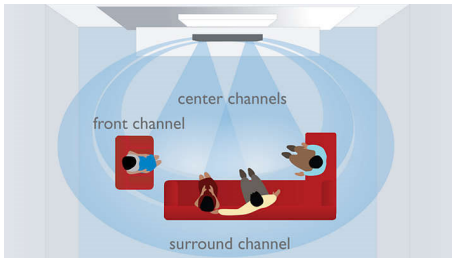

Connect

- EasyLink to control all HDMI CEC devices via a single remote
- Hi-Speed USB 2.0 Link plays video/music from USB flash drive
- MP3 Link plays music from portable media players

Live

- Matches any flat TV with optimal fit for 37" TV or larger
- SoundBar with integrated speakers, amplifiers and DVD player
- Flexible placement on the wall, tabletop or stand

PHILIPS

Home theater
DVD playback

Highlights

Ambisound

Ambisound technology produces truly embracing multi-channel surround sound from fewer speakers. It delivers an immersive 5.1 sound experience without the constraints of sitting position, room shape or size, and without the clutter of multiple speakers and cables. Through the combined effect of psychoacoustic phenomena, array processing and precisely angled driver positioning, Ambisound delivers more sound from fewer speakers.

SoundBar

The SoundBar is a complete all-in-one home theater solution that delivers superb 5.1 surround sound for an immersive movie experience. Integrating speakers, amplifiers and DVD player, the SoundBar is all you need below your television. It lets you keep your living room the way you want it, yet delivers an amazing multichannel sound experience - for movie moments shared with friends and family.

Matches any flat TV

The SoundBar lends an air of sophistication and grace to any living room. Though it is designed to fit a flat TV with a 94 cm (37") screen or larger, it will also sit under any other flat TV like a companion - matching all your interior and your lifestyle.