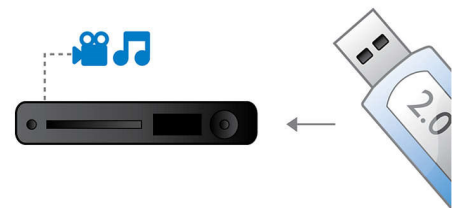

Hi-Speed USB 2.0 Link

The Universal Serial Bus or USB is a protocol standard that is conveniently used to link PCs, peripherals and consumer electronic equipment. Hi-Speed USB devices have a data transfer rate of up to 480 Mbps - up from the 12 Mbps in original USB ones. With Hi-Speed USB 2.0 Link, all you have to do is plug in your USB device, select the movie, music or photo and play away.