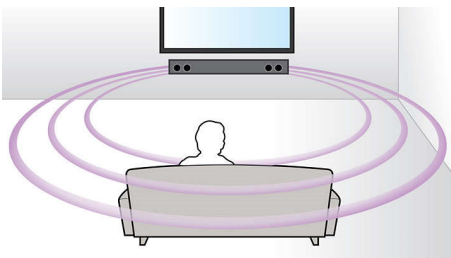

- Virtual Surround Sound for a realistic movie experience
- Dedicated center-channel speaker for superior voice clarity
- 2-way loudspeaker for the best clarity and dynamic range
- Dolby Digital and Pro Logic II surround sound

PHILIPS

Soundbar speaker

3.1 CH wireless subwoofer Google Cast & Spotify Connect, Bluetooth and NFC, 1 HDMI in & HDMI out ARC

Highlights

Center-channel speaker

A centre-channel speaker dedicated especially to voice frequencies anchor speech to the centre of the screen. This offers improved voice positioning and clarity, increasing immersion in movies.

Dolby Digital and Pro Logic II

A built-in Dolby Digital decoder eliminates the need for an external decoder by processing all six channels of audio information to provide a surround sound experience and an astoundingly natural sense of ambience and dynamic realism. Dolby Pro Logic II provides five channels of surround processing from any stereo source.

Virtual Surround Sound

Philips Virtual Surround Sound produces rich and immersive surround sound from less than five-speaker system. Highly advanced spatial algorithms faithfully replicate the sonic characteristics that occur in an ideal 5.1-channel environment. Any high quality stereo