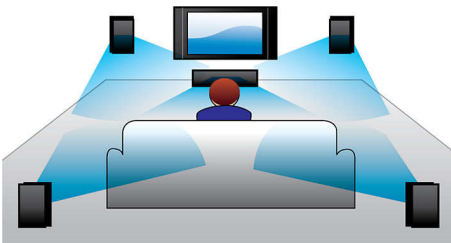

- Virtual Surround Sound for a realistic movie experience
- Dedicated center-channel speaker for superior voice clarity
- 2-way loudspeaker for the best clarity and dynamic range
- Dolby Digital and Pro Logic II surround sound

PHILIPS

Soundbar speaker

3.1 CH wireless subwoofer Google Cast & Spotify Connect, Bluetooth and NFC, 1 HDMI in & HDMI out ARC

Highlights

Center-channel speaker

A centre-channel speaker dedicated especially to voice frequencies anchor speech to the centre of the screen. This offers improved voice positioning and clarity, increasing immersion in movies.

Dolby Digital and Pro Logic II

A built-in Dolby Digital decoder eliminates the need for an external decoder by processing all six channels of audio information to provide a surround sound experience and an astoundingly natural sense of ambience and dynamic realism. Dolby Pro Logic II provides five channels of surround processing from any stereo source.

Virtual Surround Sound

Philips Virtual Surround Sound produces rich and immersive surround sound from less than five-speaker system. Highly advanced spatial algorithms faithfully replicate the sonic characteristics that occur in an ideal 5.1-channel environment. Any high quality stereo