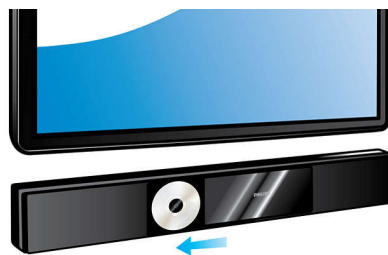

Elegant sliding door

Elegant sliding door in glass