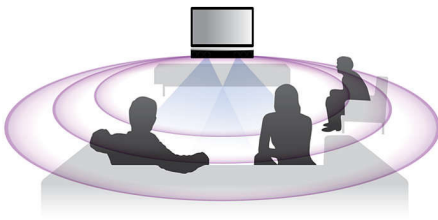

Philips
Soundbar Home theater

DVD playback

HTS6120

Superior surround sound without the clutter

for cinematic experience

Enjoy superior surround sound in any sort of room, in any sitting position. Using Philips' Ambisound technology, with precisely angled speakers and unique sound processing, this SoundBar gives you an exhilarating cinema experience at home.

Designed to enhance your living space

- Sophisticated design that matches any flat TV
- Elegant sliding door in glass

Connect and enjoy all your entertainment

- EasyLink to control all HDMI CEC devices via a single remote
- Enjoy all your movies and music from CD and DVD
- Optional dock for convenient playback from your iPod

Ambisound technology

Ambisound technology produces truly embracing multi-channel surround sound from fewer speakers. It delivers an immersive 5.1 sound experience without the constraints of sitting position, room shape or size, and without the clutter of multiple speakers and cables. Through the combined effect of psychoacoustic phenomena, array processing and precisely angled driver positioning, Ambisound delivers more sound from fewer speakers.

DoubleBASS technology

DoubleBASS ensures you hear even the deepest bass tones from compact-sized subwoofers. It captures low frequencies and recreates them in the audible range of the subwoofer - delivering sound with more boom and panache, and ensuring you a full, uncompromised listening experience.