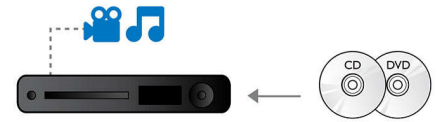

Elegant sliding door

Elegant sliding door in glass

Enjoy movies and music

Enjoy all your movies and music from CD and DVD

EasyLink

EasyLink lets you control multiple devices like DVD players, Blu-ray players, soundbar speaker, Home theater and TV's etc. with one remote. It uses HDMI CEC industry-standard protocol to share functionality between devices through the HDMI cable. With one touch of a button, you can operate all your connected HDMI CEC enabled equipment simultaneously. Functions like standby and play can now be carried out with absolute ease.