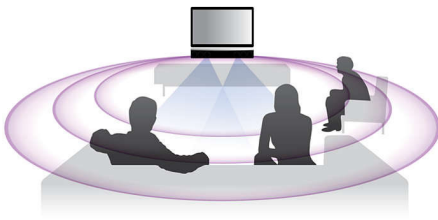

Highlights

Ambisound technology

Ambisound technology produces truly embracing multi-channel surround sound from fewer speakers. It delivers an immersive 5.1 sound experience without the constraints of sitting position, room shape or size, and without the clutter of multiple speakers and cables. Through the combined effect of psychoacoustic phenomena, array processing and precisely angled driver positioning, Ambisound delivers more sound from fewer speakers.