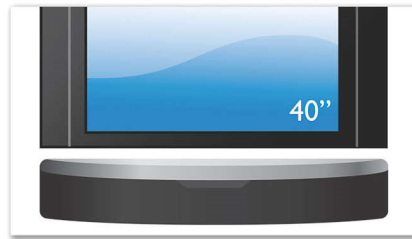

Philips
Soundbar Home theater

Blu-ray 3D playback

HTS7140

Superior surround sound without the clutter

Obsessed with sound

Indulge in cinema-like multi channel surround sound without speakers and wires all around you. Philips' SoundBar with Ambisound incorporates a complete home theatre system, including high definition Blu-ray disc Playback in a single unit.

Designed to enhance your living space

- Slim and elegant design in brushed metal finishing
- SoundBar design best fitting a 102cm (40") flat TV or larger

Connect and enjoy all your entertainment

- BD-Live (Profile 2.0) to enjoy online Blu-ray bonus content
- Full HD 3D Blu-ray for a truly immersive 3D movie experience

Ultimate listening experience

- Dolby TrueHD and DTS-HD for high fidelity surround sound
- Ambisound for surround sound from fewer speakers

PHILIPS

Highlights

Ambisound

Ambisound technology produces truly embracing multi-channel surround sound from fewer speakers. It delivers an immersive 5.1 sound experience without the constraints of sitting position, room shape or size, and without the clutter of multiple speakers and cables. Through the combined effect of psychoacoustic phenomena, array processing and precisely angled driver positioning, Ambisound delivers more sound from fewer speakers.

Audio Essential complete your high definition entertainment experience.

SoundBar design (102cm (40"))

The SoundBar lends an air of sophistication and grace to any living room. Though it is designed to fit a flat TV with a 102 cm (40") screen or larger, it will also sit under any other flat TV like a companion - matching all your interior and your lifestyle.