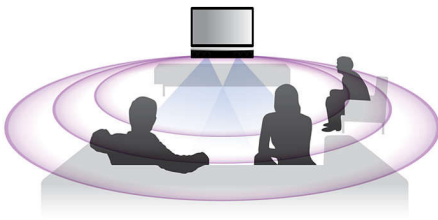

Philips
Soundbar Home theater

Blu-ray 3D playback

HTS7140

Superior surround sound without the clutter

Obsessed with sound

Indulge in cinema-like multi channel surround sound without speakers and wires all around you. Philips' SoundBar with Ambisound incorporates a complete home theatre system, including high definition Blu-ray disc Playback in a single unit.

Designed to enhance your living space

- Slim and elegant design in brushed metal finishing
- SoundBar design best fitting a 102cm (40") flat TV or larger

Connect and enjoy all your entertainment

- BD-Live (Profile 2.0) to enjoy online Blu-ray bonus content
- Full HD 3D Blu-ray for a truly immersive 3D movie experience

Ultimate listening experience

- Dolby TrueHD and DTS-HD for high fidelity surround sound
- Ambisound for surround sound from fewer speakers

PHILIPS

Highlights

Ambisound

Ambisound technology produces truly embracing multi-channel surround sound from fewer speakers. It delivers an immersive 5.1 sound experience without the constraints of sitting position, room shape or size, and without the clutter of multiple speakers and cables. Through the combined effect of psychoacoustic phenomena, array processing and precisely angled driver positioning, Ambisound delivers more sound from fewer speakers.

Audio Essential complete your high definition entertainment experience.

SoundBar design (102cm (40"))

The SoundBar lends an air of sophistication and grace to any living room. Though it is designed to fit a flat TV with a 102 cm (40") screen or larger, it will also sit under any other flat TV like a companion - matching all your interior and your lifestyle.