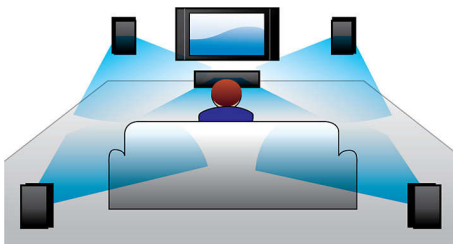

Dolby TrueHD and DTS-HD

Dolby TrueHD and DTS-HD Master Audio Essential deliver the finest sound from your Blu-ray Discs. Audio reproduced is virtually indistinguishable from the studio master, so you hear what the creators intended for you to hear. Dolby TrueHD and DTS-HD Master

Audio Essential complete your high definition entertainment experience.