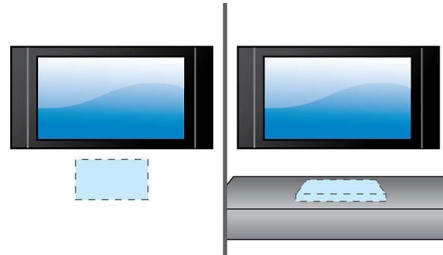

Great listening experience

- Dolby Virtual Speaker for realistic surround sound

Designed to enhance your living space

- Flexible placement on the wall or tabletop
- SoundBar design best fitting a 81 cm (32") flat TV or larger
- Integrated subwoofer for powerful bass

PHILIPS

Highlights

Built-in FM tuner

Built-in FM tuner

Dolby Virtual Speaker

Dolby Virtual Speaker is a sophisticated audio virtualization technology that produces rich and immersive surround sound from a two-speaker system. Highly advanced spatial algorithms faithfully replicate the sonic characteristics that occur in an ideal 5.1-channel environment. DVD playback is enhanced by expanding the 2-channel environment. When combined with Dolby Pro Logic II processing, any high quality stereo source is transformed into true-to-life, multi-channel surround sound. No need to purchase extra speakers, wires or speaker stands to appreciate room-filling sound.

Flexible placement

Flexible placement on the wall or tabletop

HDMI 1080p

HDMI 1080p upscaling delivers images that are crystal clear. Movies in standard definition can now be enjoyed in true high definition resolution - ensuring more details and more true-to-life pictures. Progressive Scan (represented by "p" in "1080p") eliminates the line structure prevalent on TV screens, again ensuring relentlessly sharp images. To top it off, HDMI makes a direct digital connection that can carry uncompressed digital HD video as well as digital multichannel audio, without conversions to analog - delivering perfect picture and sound quality, completely free from noise.