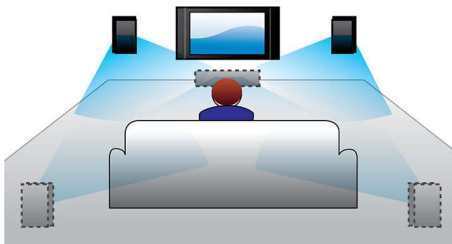

PHILIPS

Highlights

Built-in FM tuner

Built-in FM tuner

Dolby Virtual Speaker

Dolby Virtual Speaker is a sophisticated audio virtualization technology that produces rich and immersive surround sound from a two-speaker system. Highly advanced spatial algorithms faithfully replicate the sonic characteristics that occur in an ideal 5.1-channel environment. DVD playback is enhanced by expanding the 2-channel environment. When combined with Dolby Pro Logic II processing, any high quality stereo source is transformed into true-to-life, multi-channel surround sound. No need to purchase extra speakers, wires or speaker stands to appreciate room-filling sound.

EasyLink

EasyLink lets you control multiple devices like DVD players, Blu-ray players, soundbar speaker, Home theater and TV's etc. with one remote. It uses HDMI CEC industry-standard

protocol to share functionality between devices through the HDMI cable. With one touch of a button, you can operate all your connected HDMI CEC enabled equipment simultaneously. Functions like standby and play can now be carried out with absolute ease.

Flexible placement

Flexible placement on the wall or tabletop

HDMI 1080p

HDMI 1080p upscaling delivers images that are crystal clear. Movies in standard definition can now be enjoyed in true high definition resolution - ensuring more details and more true-to-life pictures. Progressive Scan (represented by "p" in "1080p") eliminates the line structure prevalent on TV screens, again ensuring relentlessly sharp images. To top it off, HDMI makes a direct digital connection that can carry uncompressed digital HD video as well as digital multichannel audio, without conversions to analog - delivering perfect picture and sound quality, completely free from noise.