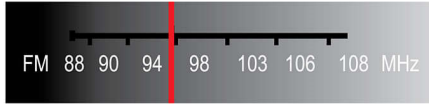

Great listening experience

- Dolby Virtual Speaker for realistic surround sound

Designed to enhance your living space

- Flexible placement on the wall or tabletop
- SoundBar design best fitting a 81 cm (32") flat TV or larger
- Integrated subwoofer for powerful bass

Connect and enjoy all your entertainment

- EasyLink to control all HDMI CEC devices via a single remote
- HDMI 1080p upscales to high definition for sharper pictures

Connect and enjoy multiple sources

- Built-in FM tuner
- Hi-Speed USB 2.0 Link plays video/music from USB flash drive

PHILIPS

Highlights

Built-in FM tuner

Built-in FM tuner

Dolby Virtual Speaker

Dolby Virtual Speaker is a sophisticated audio virtualization technology that produces rich and immersive surround sound from a two-speaker system. Highly advanced spatial algorithms faithfully replicate the sonic characteristics that occur in an ideal 5.1-channel environment. DVD playback is enhanced by expanding the 2-channel environment. When combined with Dolby Pro Logic II processing, any high quality stereo source is transformed into true-to-life, multi-channel surround sound. No need to purchase extra speakers, wires or speaker stands to appreciate room-filling sound.