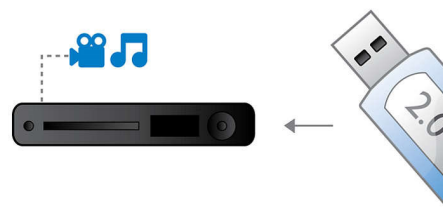

Hi-Speed USB 2.0 Link

The Universal Serial Bus or USB is a protocol standard that is conveniently used to link PCs, peripherals and consumer electronic equipment. Hi-Speed USB devices have a data transfer rate of up to 480 Mbps - up from the 12 Mbps in original USB ones. With Hi-Speed

USB 2.0 Link, all you have to do is plug in your USB device, select the movie, music or photo and play away.