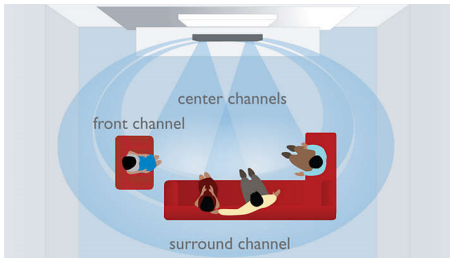

Connect

- EasyLink to control all HDMI CEC devices via a single remote
- Hi-Speed USB 2.0 Link plays video/music from USB flash drive
- Dock your iPod for media playback with on-screen control

Live

- Touch panel controls for easy playback and volume control
- Matches any flat TV with optimal fit for 42" TV or larger
- SoundBar with integrated speakers, amplifiers and DVD player

PHILIPS

Highlights

Ambisound

Ambisound technology produces truly embracing multi-channel surround sound from fewer speakers. It delivers an immersive 5.1 sound experience without the constraints of sitting position, room shape or size, and without the clutter of multiple speakers and cables. Through the combined effect of psychoacoustic phenomena, array processing and precisely angled driver positioning, Ambisound delivers more sound from fewer speakers.

SoundBar

The SoundBar is a complete all-in-one home theater solution that delivers superb 5.1 surround sound for an immersive movie experience. Integrating speakers, amplifiers and DVD player, the SoundBar is all you need below your television. It lets you keep your living room the way you want it, yet delivers an amazing multichannel sound experience - for movie moments shared with friends and family.

Dock your iPod

The docking station, included with your home theater system, lets you play movies, music and photos from your iPod. What's more, you can control the iPod and browse through its contents on your TV screen - all with the home theater system's remote. The dock brings portable entertainment into your home - with absolute convenience and ease of use.