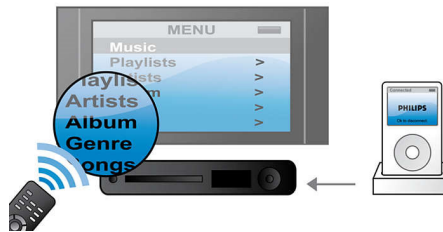

Connect

- EasyLink to control all HDMI CEC devices via a single remote
- Hi-Speed USB 2.0 Link plays video/music from USB flash drive
- Dock your iPod for media playback with on-screen control

Live

- Touch panel controls for easy playback and volume control
- Matches any flat TV with optimal fit for 42" TV or larger
- SoundBar with integrated speakers, amplifiers and DVD player

PHILIPS

Highlights

Ambisound

Ambisound technology produces truly embracing multi-channel surround sound from fewer speakers. It delivers an immersive 5.1 sound experience without the constraints of sitting position, room shape or size, and without the clutter of multiple speakers and cables. Through the combined effect of psychoacoustic phenomena, array processing and precisely angled driver positioning, Ambisound delivers more sound from fewer speakers.

SoundBar

The SoundBar is a complete all-in-one home theater solution that delivers superb 5.1 surround sound for an immersive movie experience. Integrating speakers, amplifiers and DVD player, the SoundBar is all you need below your television. It lets you keep your living room the way you want it, yet delivers an amazing multichannel sound experience - for movie moments shared with friends and family.

Dock your iPod

The docking station, included with your home theater system, lets you play movies, music and photos from your iPod. What's more, you can control the iPod and browse through its contents on your TV screen - all with the home theater system's remote. The dock brings portable entertainment into your home - with absolute convenience and ease of use.