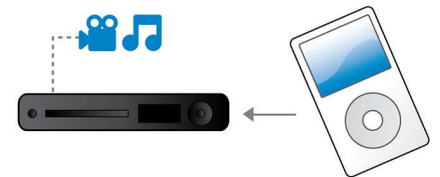

Connect your iPod

This unique connection allows you to hook up the Philips dock to the home theater system for media playback from your iPod. With Extended User Interface, you can also enjoy the convenience of direct access and viewing of your iPod content on your TV screen.

USB Direct

Simply plug your device into the USB port on your Philips DVD system. Your digital music and photos will be played directly from the device. Now you can share your favorite moments with family and friends.