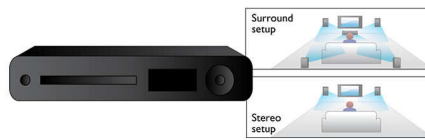

Smart Surround

Enjoy the best possible listening experience without having to make surround setting changes every time you change a disc or switch between movies and music. Unlike normal 5.1 systems that feature default multi-channel surround settings, Smart Surround automatically changes the surround settings to suit your music encoded in stereo or your movie with multi-channel content.