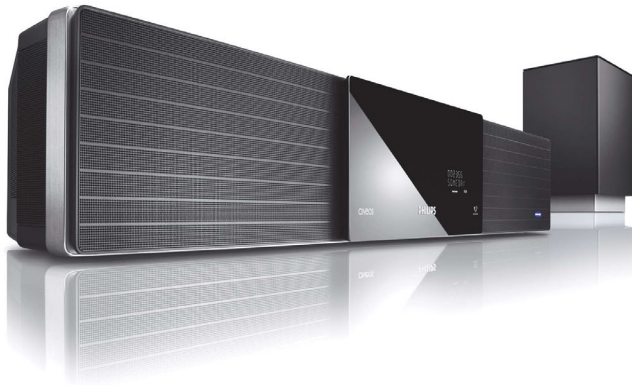

Philips Cineos  
SoundBar DVD home  
theater

HTS8100

## Distinctive design, bold performance

Featuring Ambisound, the HTS8100 delivers full multi-channel surround sound in any sort of room. The 1-piece integrated system fits into the home with ease, providing a full home theater experience with excellent sound and picture quality.