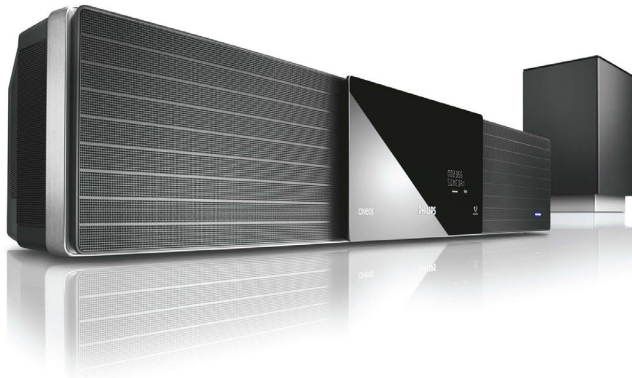

Philips Cineos  
SoundBar DVD home  
theater

HTS8100

## Distinctive design, bold performance

Featuring Ambisound, the HTS8100 delivers full multi-channel surround sound in any sort of room. The 1-piece integrated system fits into the home with ease, providing a full home theater experience with excellent sound and picture quality.