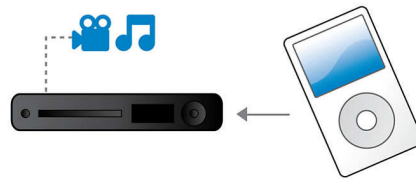

## Sound bar system

Sound bar system in a stylish integrated single-unit design

## HDMI 1080p

HDMI 1080p upscaling delivers images that are crystal clear. Movies in standard definition can now be enjoyed in true high definition resolution - ensuring more details and more true-to-life pictures. Progressive Scan (represented by "p" in "1080p") eliminates the line structure prevalent on TV screens, again ensuring relentlessly sharp images. To top it off, HDMI makes a direct digital connection that can carry uncompressed digital HD video as well as digital multichannel audio, without conversions to analog - delivering perfect picture and sound quality, completely free from noise.

## Faroudja DCDi

Enjoy incredibly sharp, high quality video on your progressive scan TV with Faroudja DCDi. The feature alleviates jagged edges that appear when standard interlaced video is viewed, especially with moving images - thus delivering natural-looking action scenes. Bring your viewing experience to the next level with clearer smoother pictures

## Connect your iPod

This unique connection allows you to hook up the Philips dock to the home theater system for media playback from your iPod. With Extended User Interface, you can also enjoy the convenience of direct access and viewing of your iPod content on your TV screen.