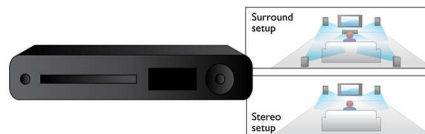

Smart Surround

Enjoy the best possible listening experience without having to make surround setting

changes every time you change a disc or switch between movies and music. Unlike normal 5.1 systems that feature default multi-channel surround settings, Smart Surround automatically changes the surround settings to suit your music encoded in stereo or your movie with multi-channel content.