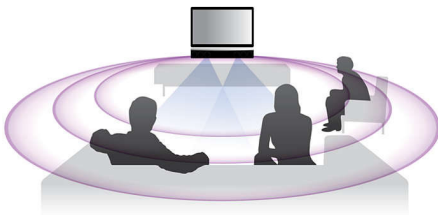

Highlights

Ambisound

Ambisound technology produces truly embracing multi-channel surround sound from fewer speakers. It delivers an immersive 5.1 sound experience without the constraints of sitting position, room shape or size, and without the clutter of multiple speakers and cables. Through the combined effect of psychoacoustic phenomena, array processing and precisely angled driver positioning, Ambisound delivers more sound from fewer speakers.

Sound bar system

Sound bar system in a stylish integrated single-unit design

HDMI 1080p

HDMI 1080p upscaling delivers images that are crystal clear. Movies in standard definition can now be enjoyed in true high definition resolution - ensuring more details and more true-to-life pictures. Progressive Scan (represented by "p" in "1080p") eliminates the line structure prevalent on TV screens, again ensuring relentlessly sharp images. To top it off, HDMI makes a direct digital connection that can carry uncompressed digital HD video as well as digital multichannel audio, without conversions to analog - delivering perfect picture and sound quality, completely free from noise.